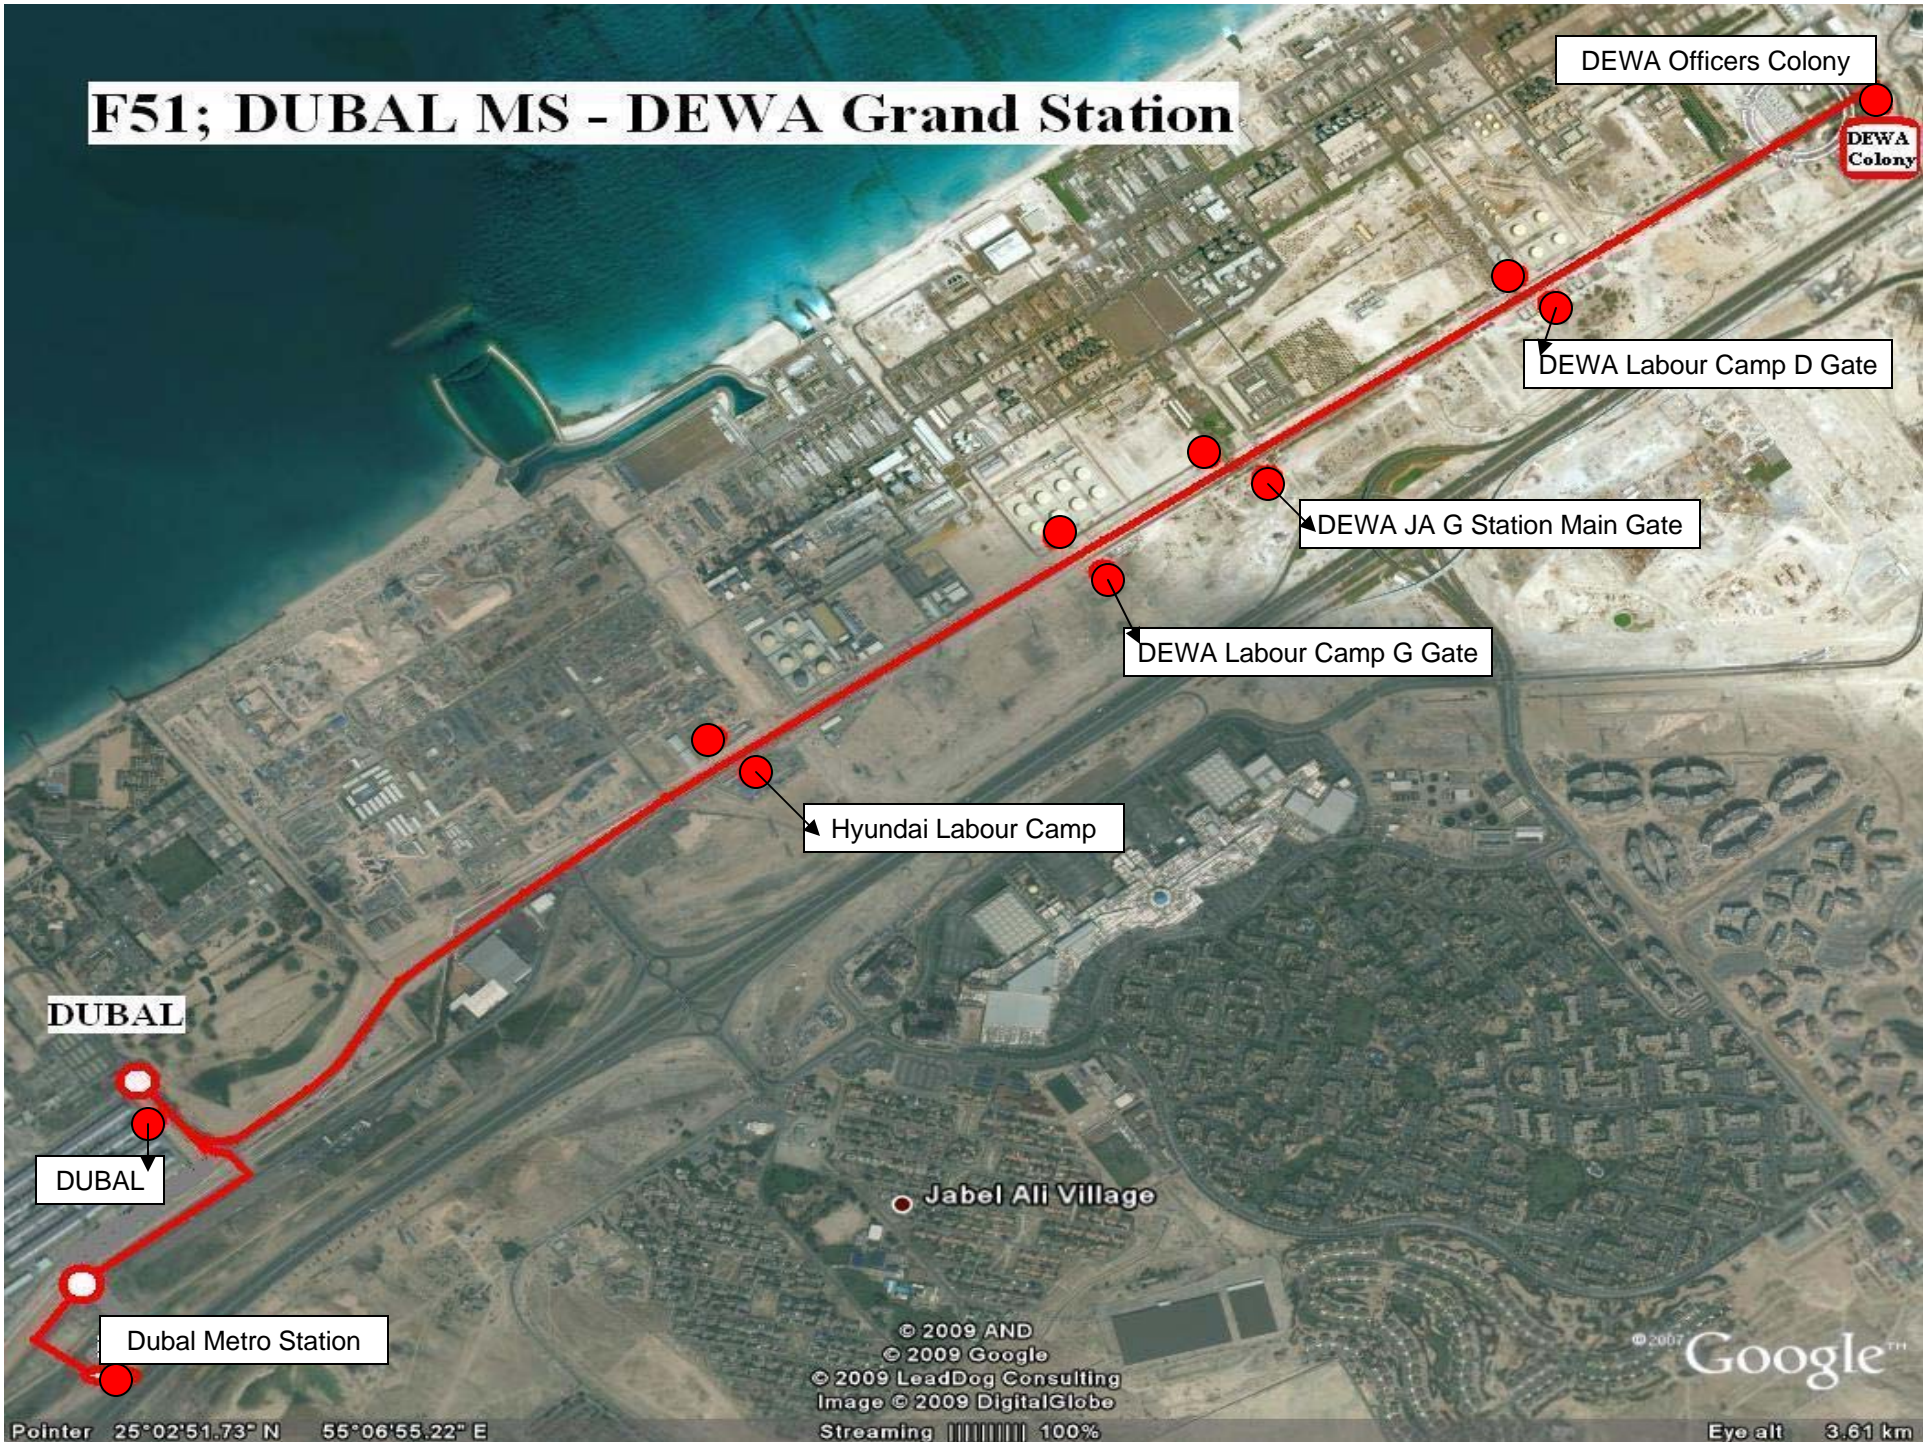

F51; DUBAL MS - DEWA Grand Station

Pointer 25°02'51.73" N 55°06'55.22" E

© 2009 AND
© 2009 Google
© 2009 LeadDog Consulting
Image © 2009 DigitalGlobe
Streaming 100%

Google™

Eye alt 3.61 km