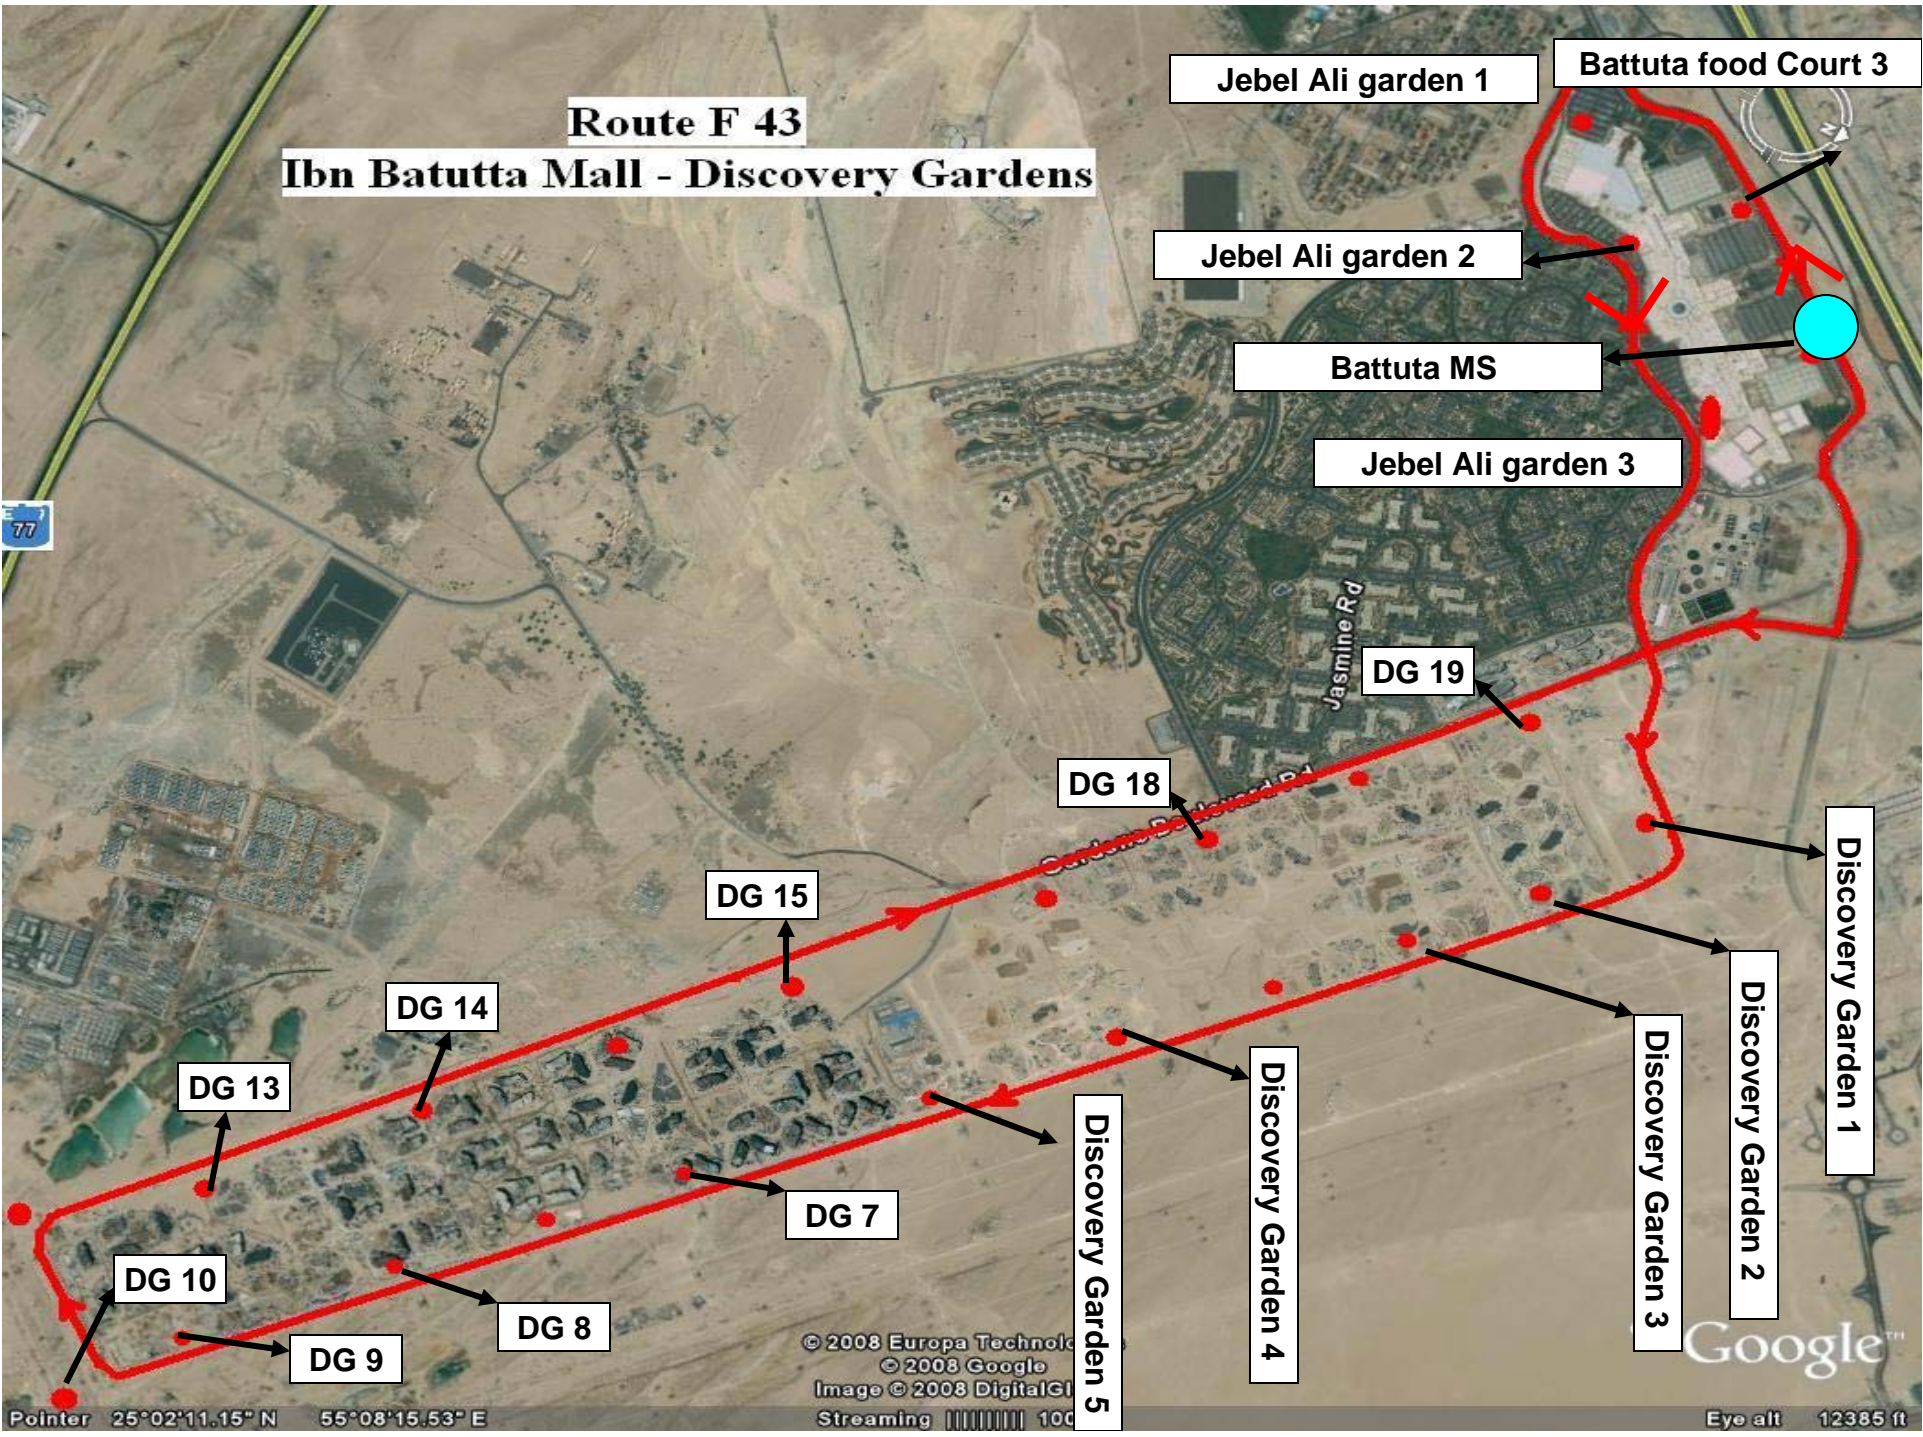

Route F 43
Ibn Batutta Mall - Discovery Gardens

Jebel Ali garden 1

Battuta food Court 3

Jebel Ali garden 2

Battuta MS

Jebel Ali garden 3

DG 19

DG 18

DG 15

DG 14

DG 13

DG 10

DG 9

DG 8

DG 7

Discovery Garden 5

Discovery Garden 4

Discovery Garden 3

Discovery Garden 2

Discovery Garden 1

© 2008 Europa Technol
© 2008 Google
Image © 2008 DigitalGI
Streaming 100

Google™

Pointer 25°02'11.15" N 55°08'15.53" E

Eye alt 12385 ft