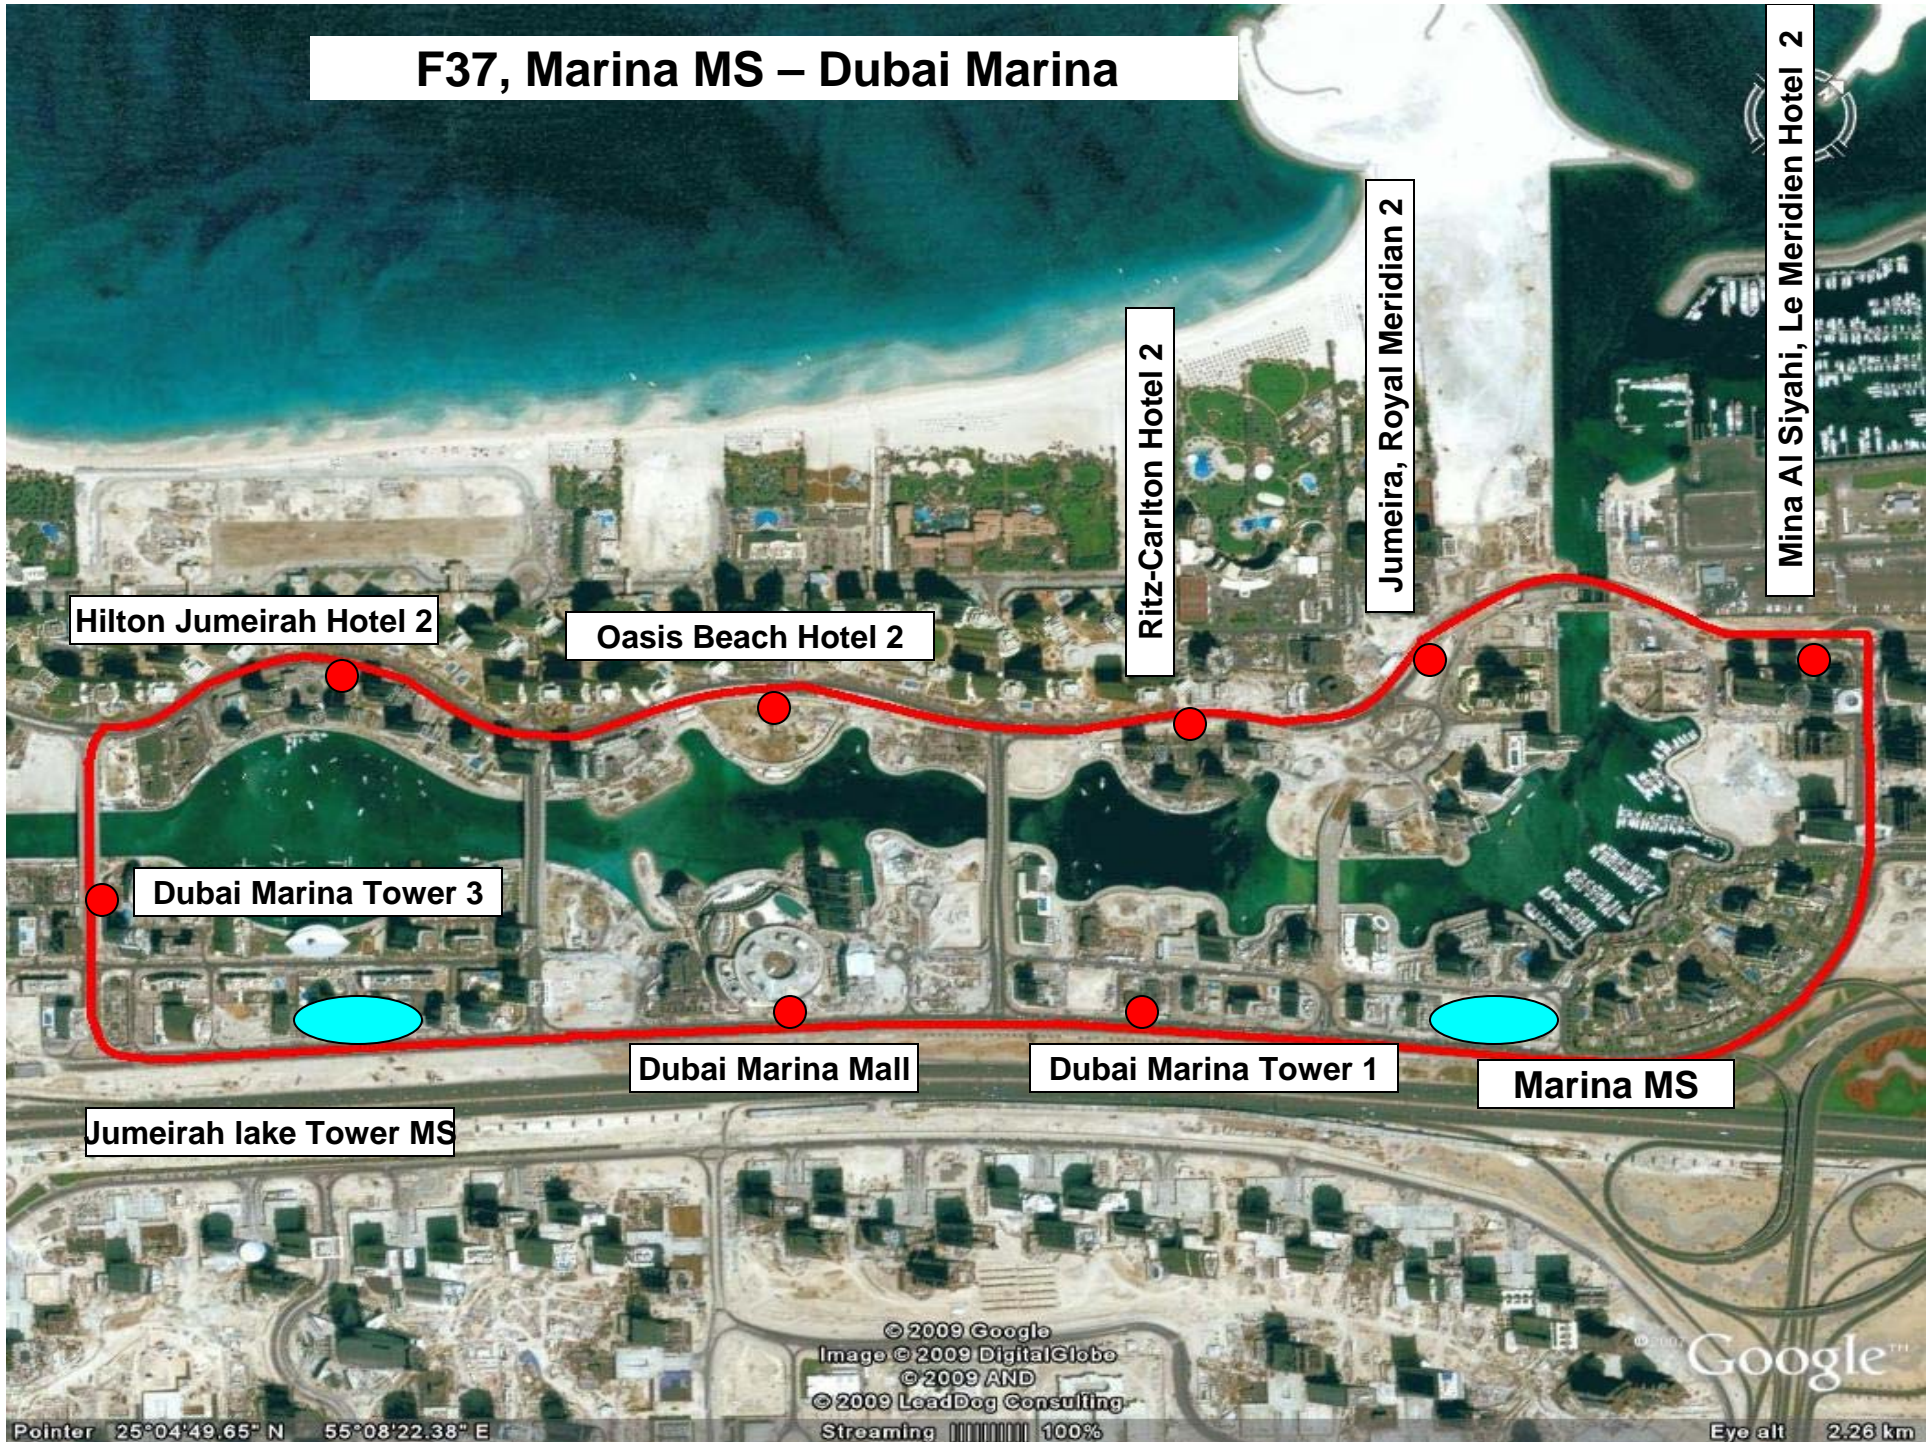

# F37, Marina MS – Dubai Marina

© 2009 Google  
Image © 2009 DigitalGlobe  
© 2009 AND  
© 2009 LeadDog Consulting  
Streaming 100%

Pointer 25°04'49.65" N 55°08'22.38" E

Google™  
Eye alt 2.26 km