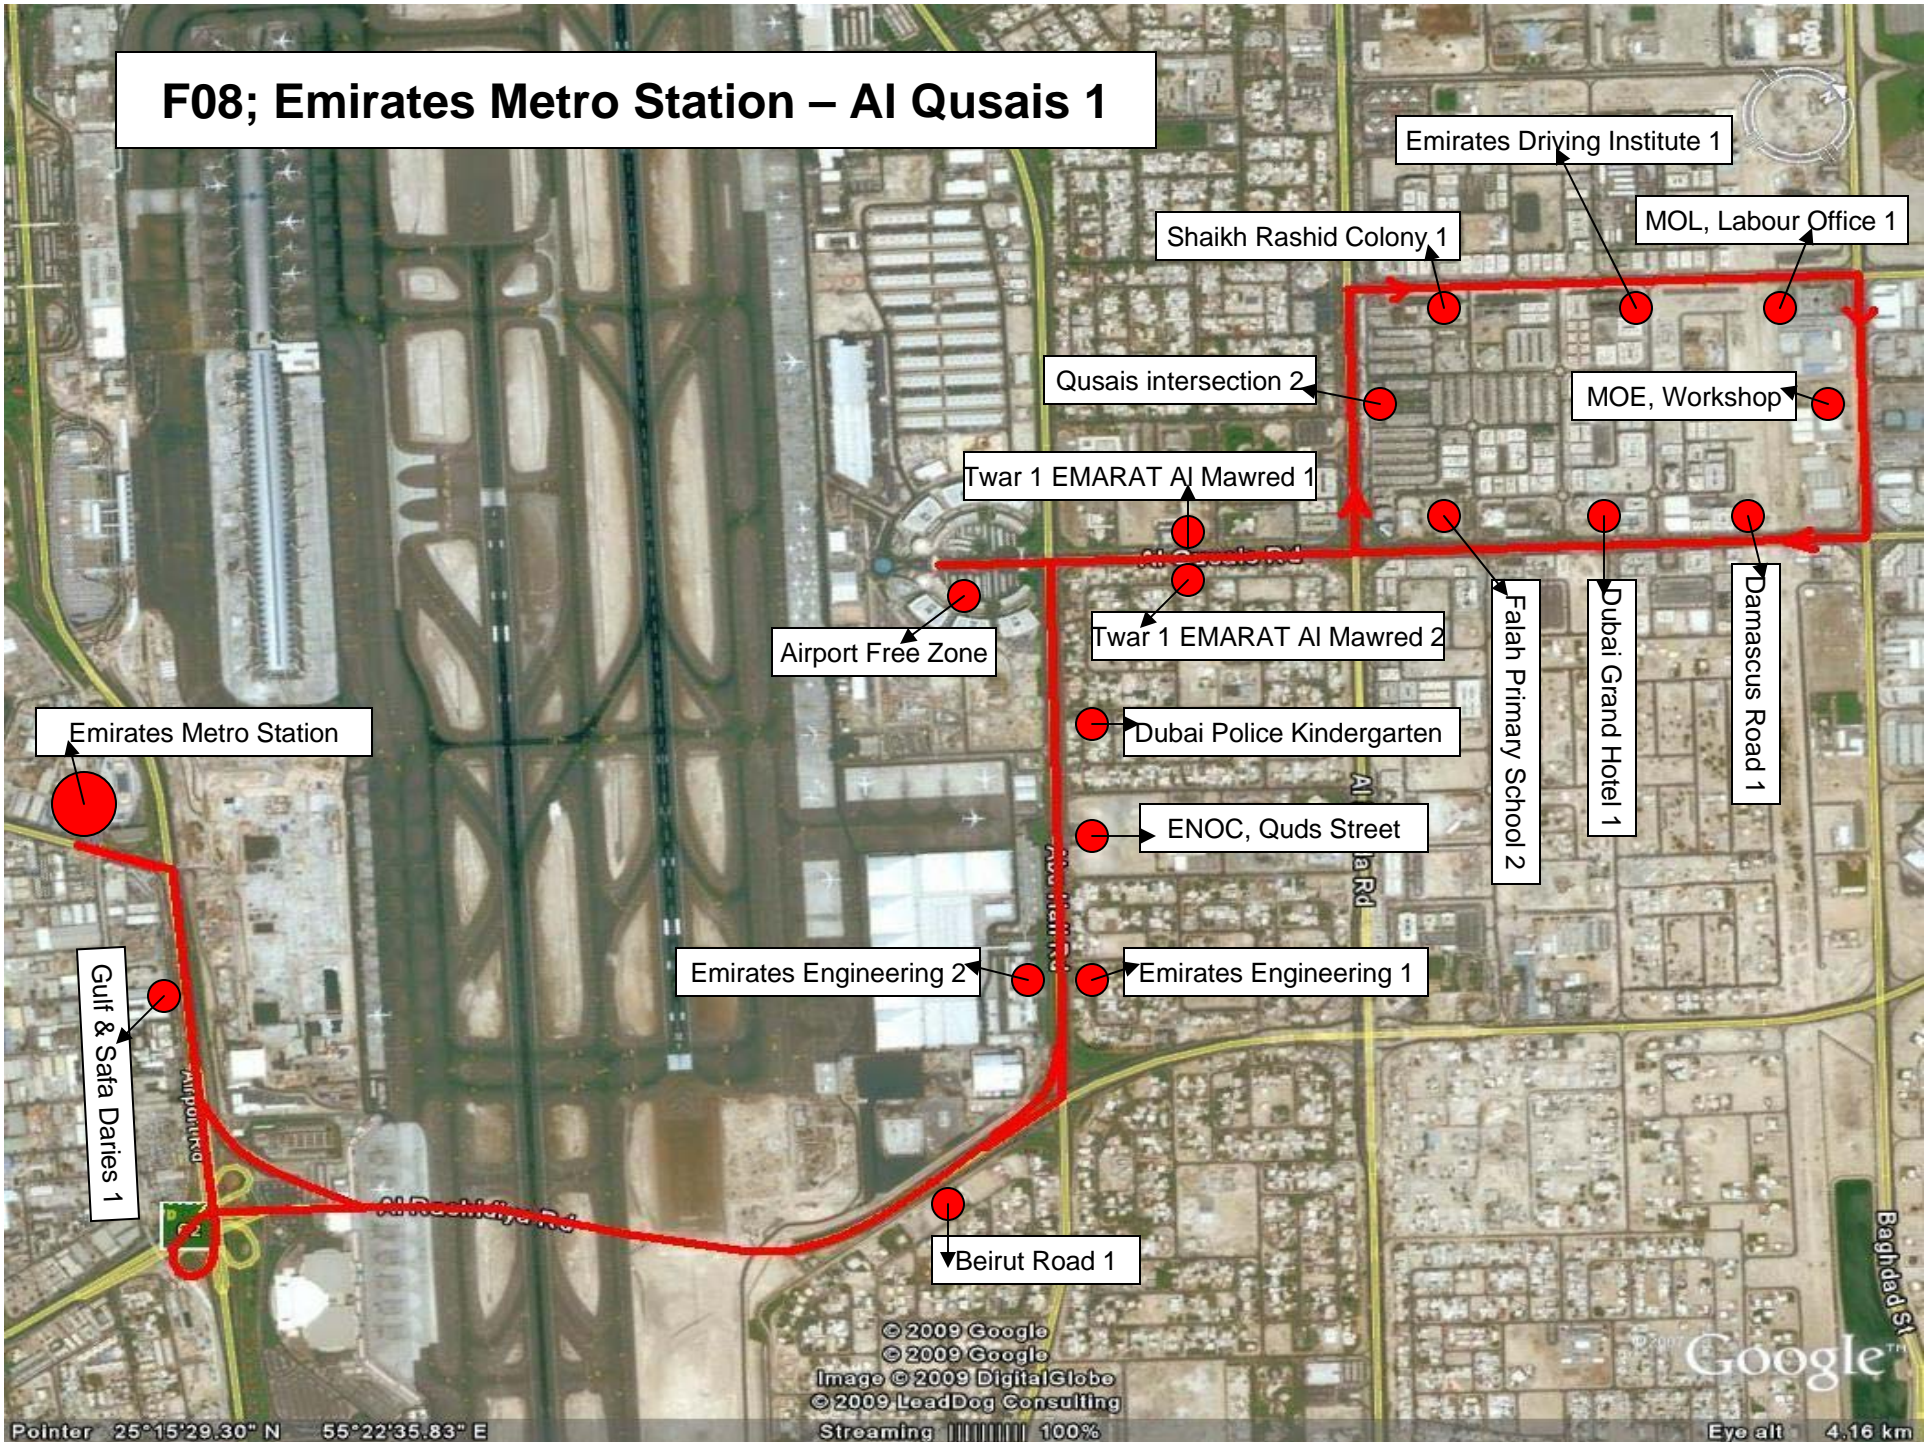

# F08; Emirates Metro Station – Al Qusais 1

© 2009 Google  
© 2009 Google  
Image © 2009 DigitalGlobe  
© 2009 LeadDog Consulting  
Streaming 100%

Pointer 25°15'29.30" N 55°22'35.83" E

Google  
Eye alt 4.16 km