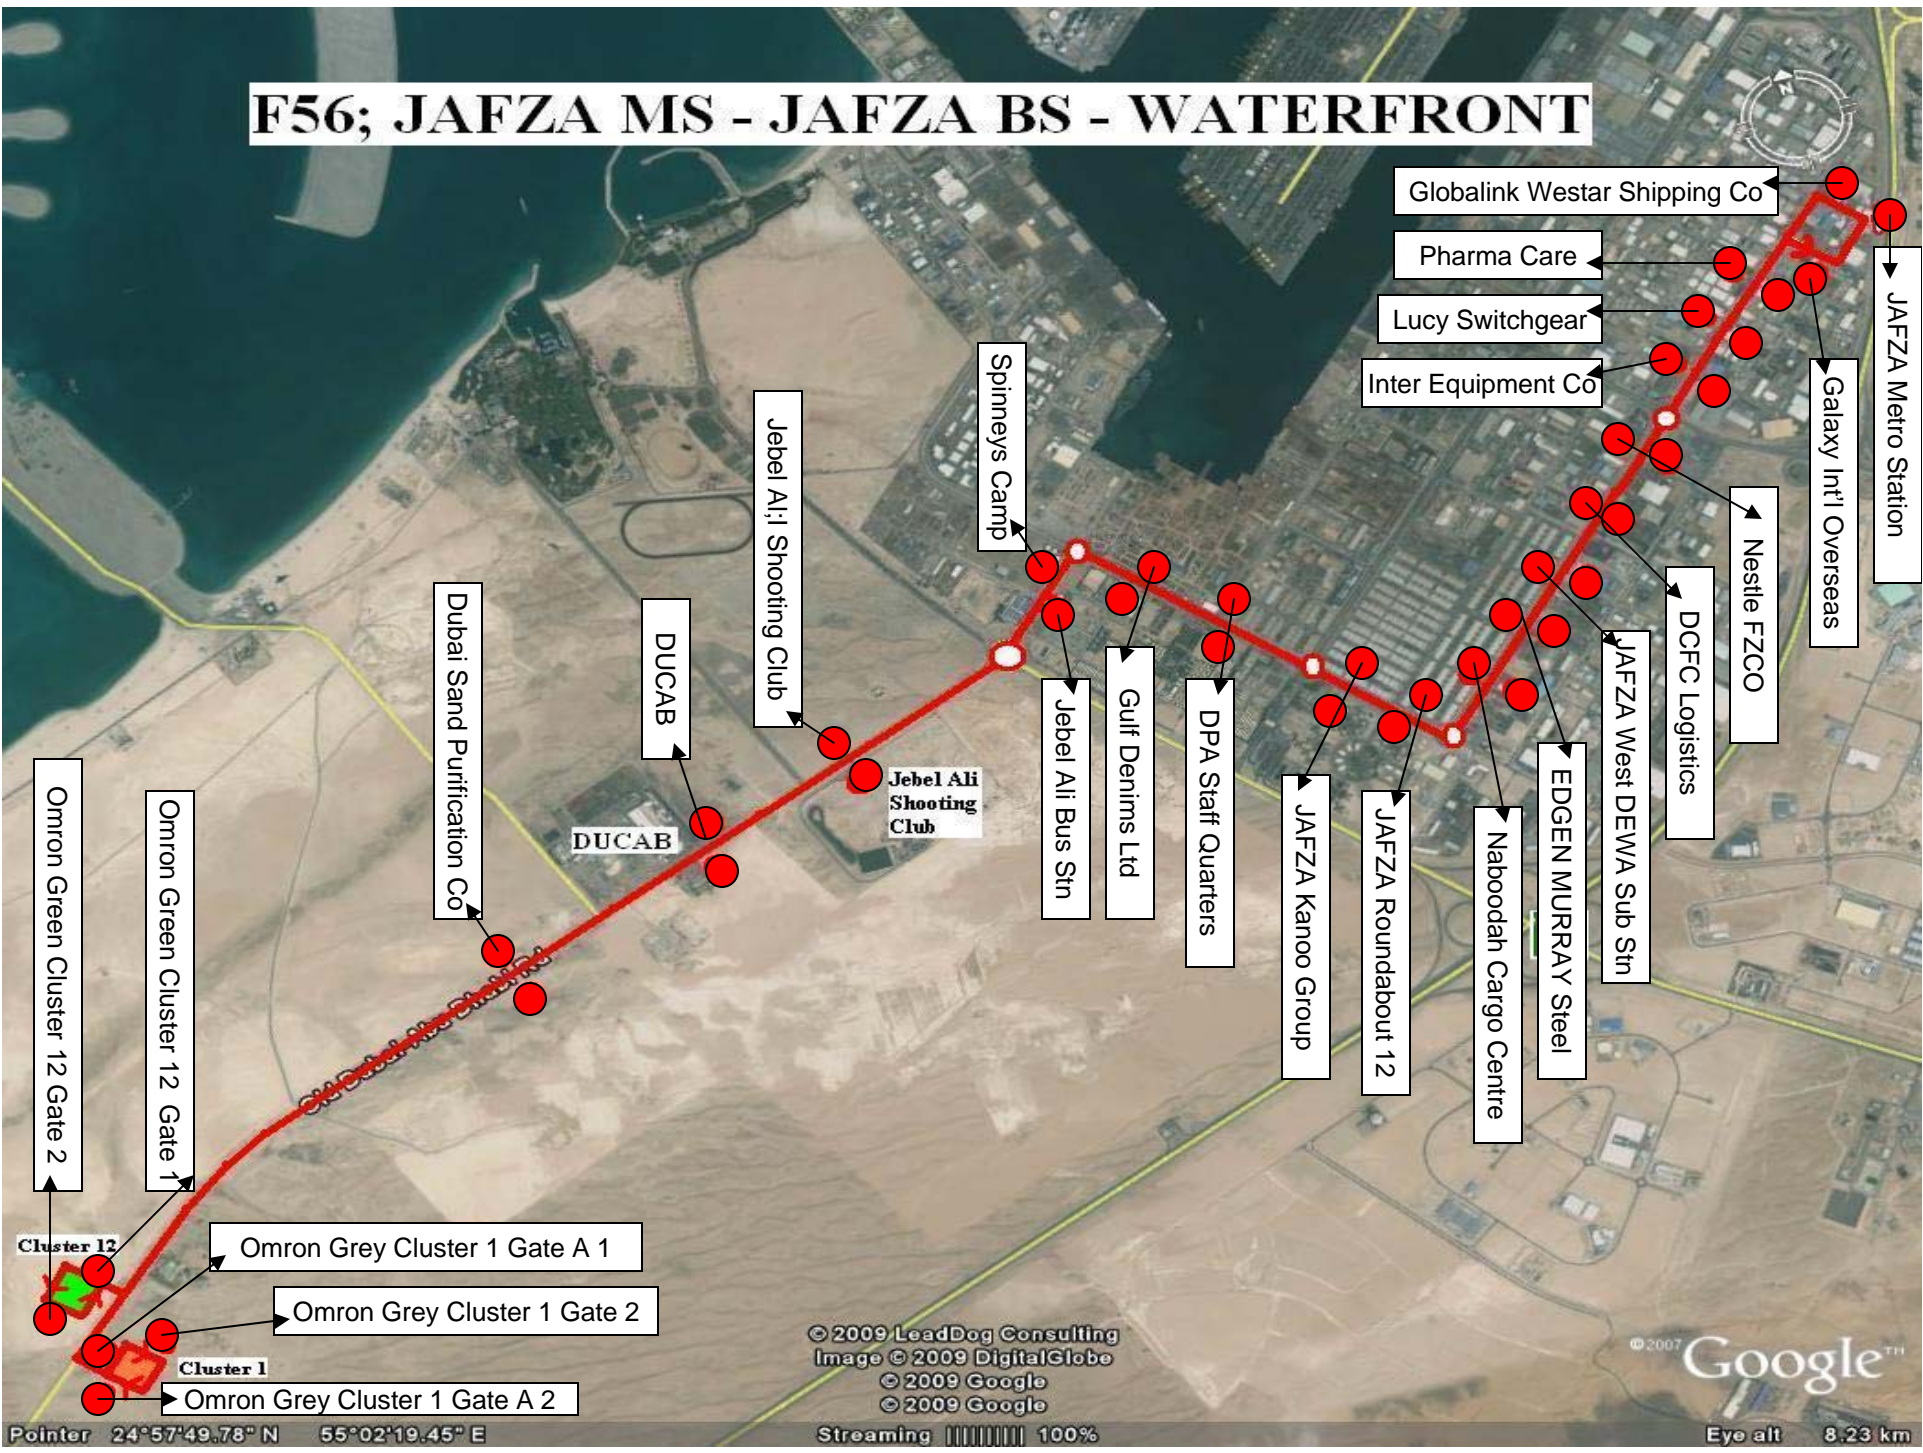

F56; JAFZA MS - JAFZA BS - WATERFRONT

© 2009 LeadDog Consulting
Image © 2009 DigitalGlobe
© 2009 Google
© 2009 Google

© 2007 Google™

Pointer 24°57'49.78" N 55°02'19.45" E

Streaming 100%

Eye alt 8.23 km