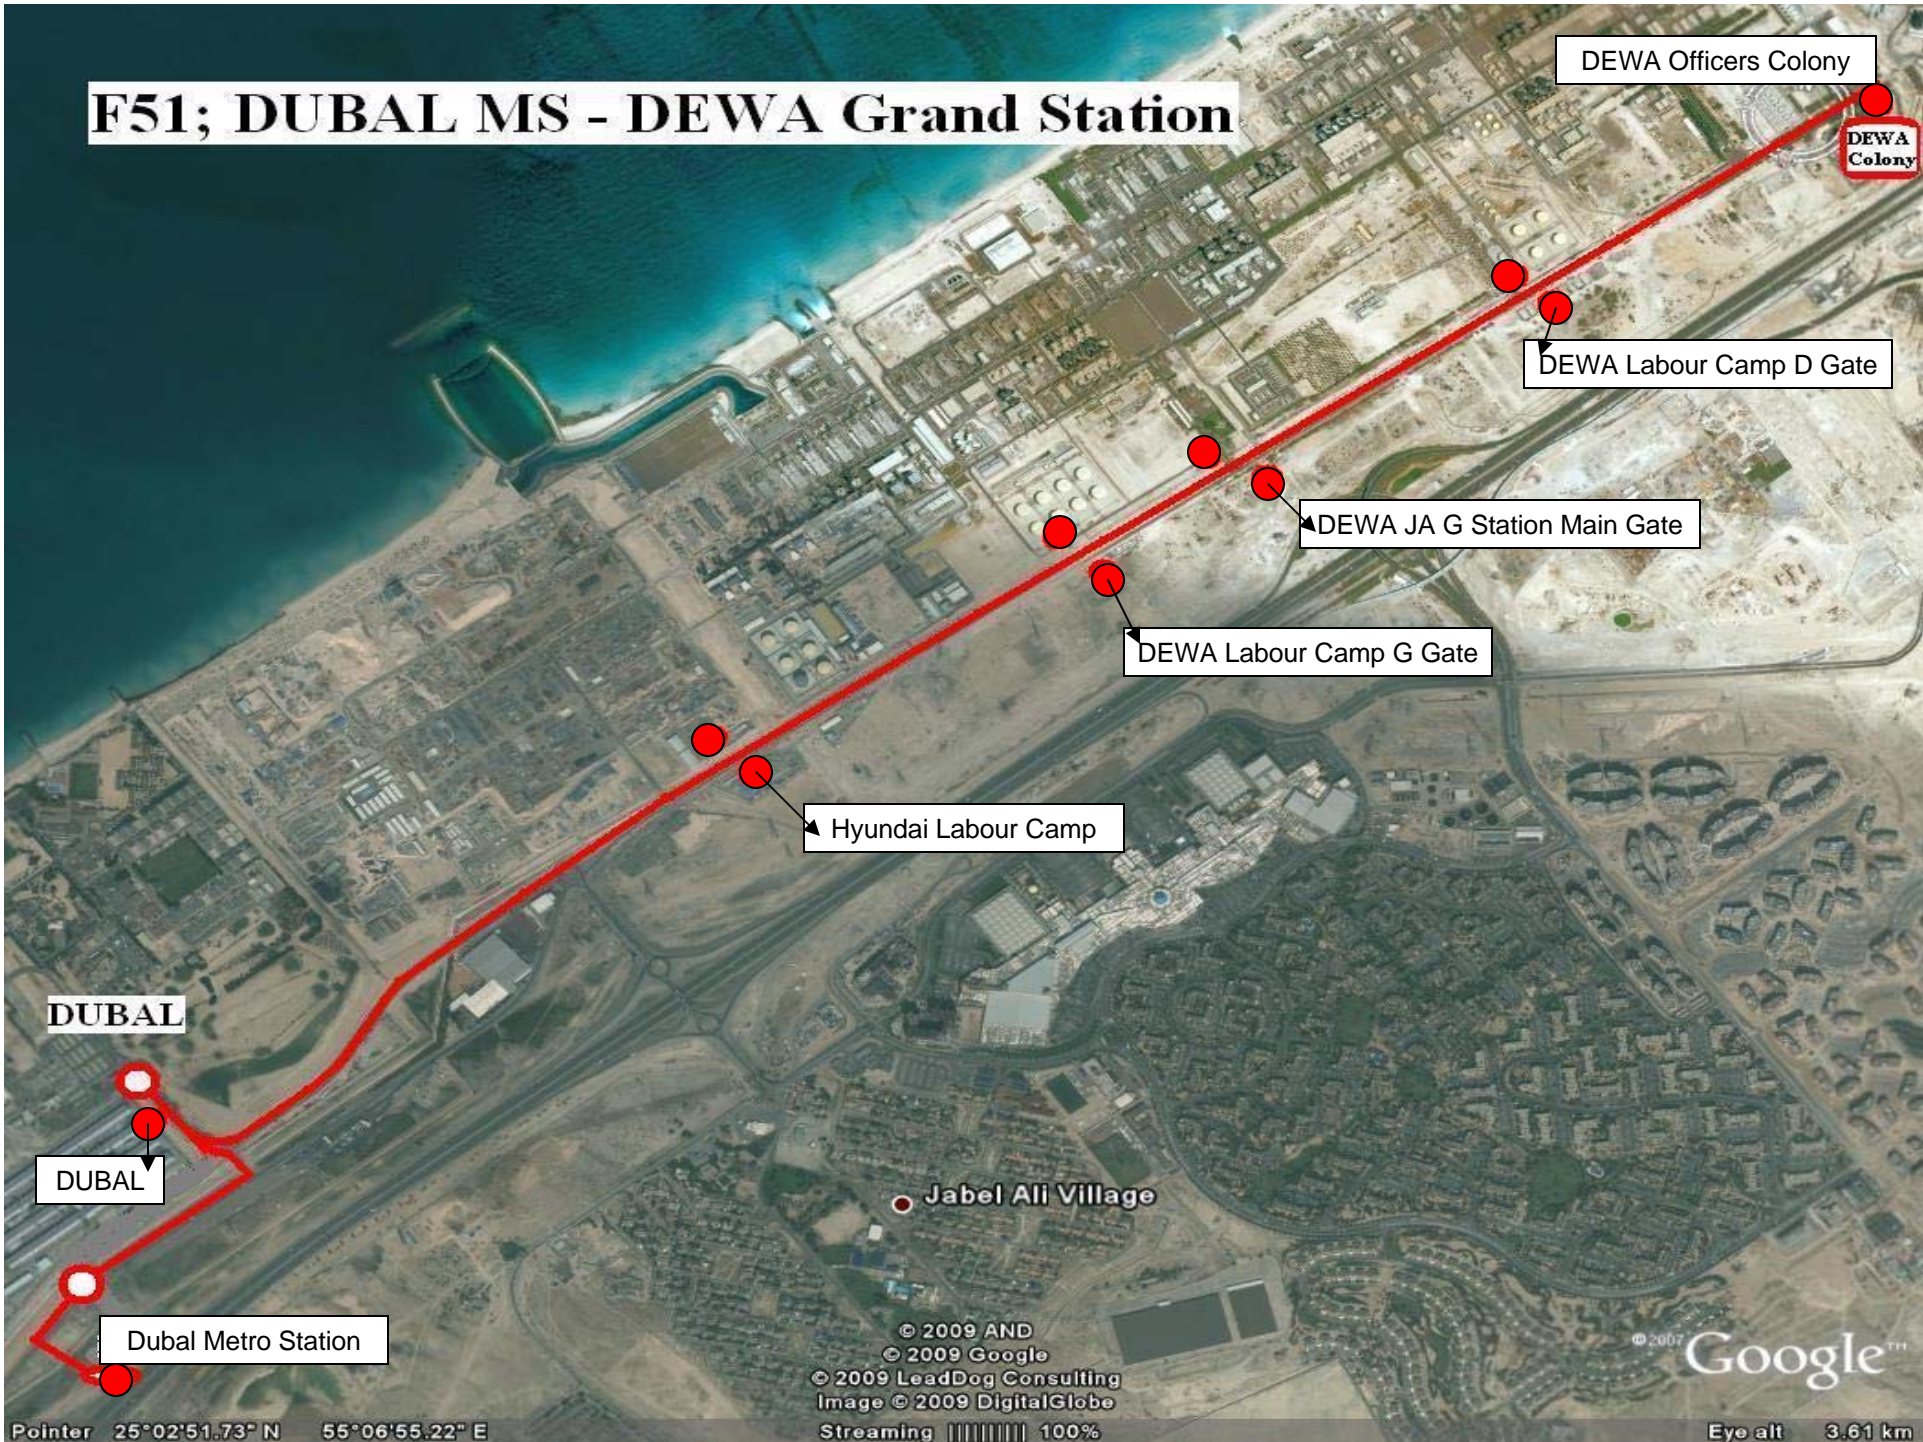

F51; DUBAL MS - DEWA Grand Station

Pointer 25°02'51.73" N 55°06'55.22" E

© 2009 AND
© 2009 Google
© 2009 LeadDog Consulting
Image © 2009 DigitalGlobe
Streaming 100%

© 2007 Google™
Eye alt 3.61 km