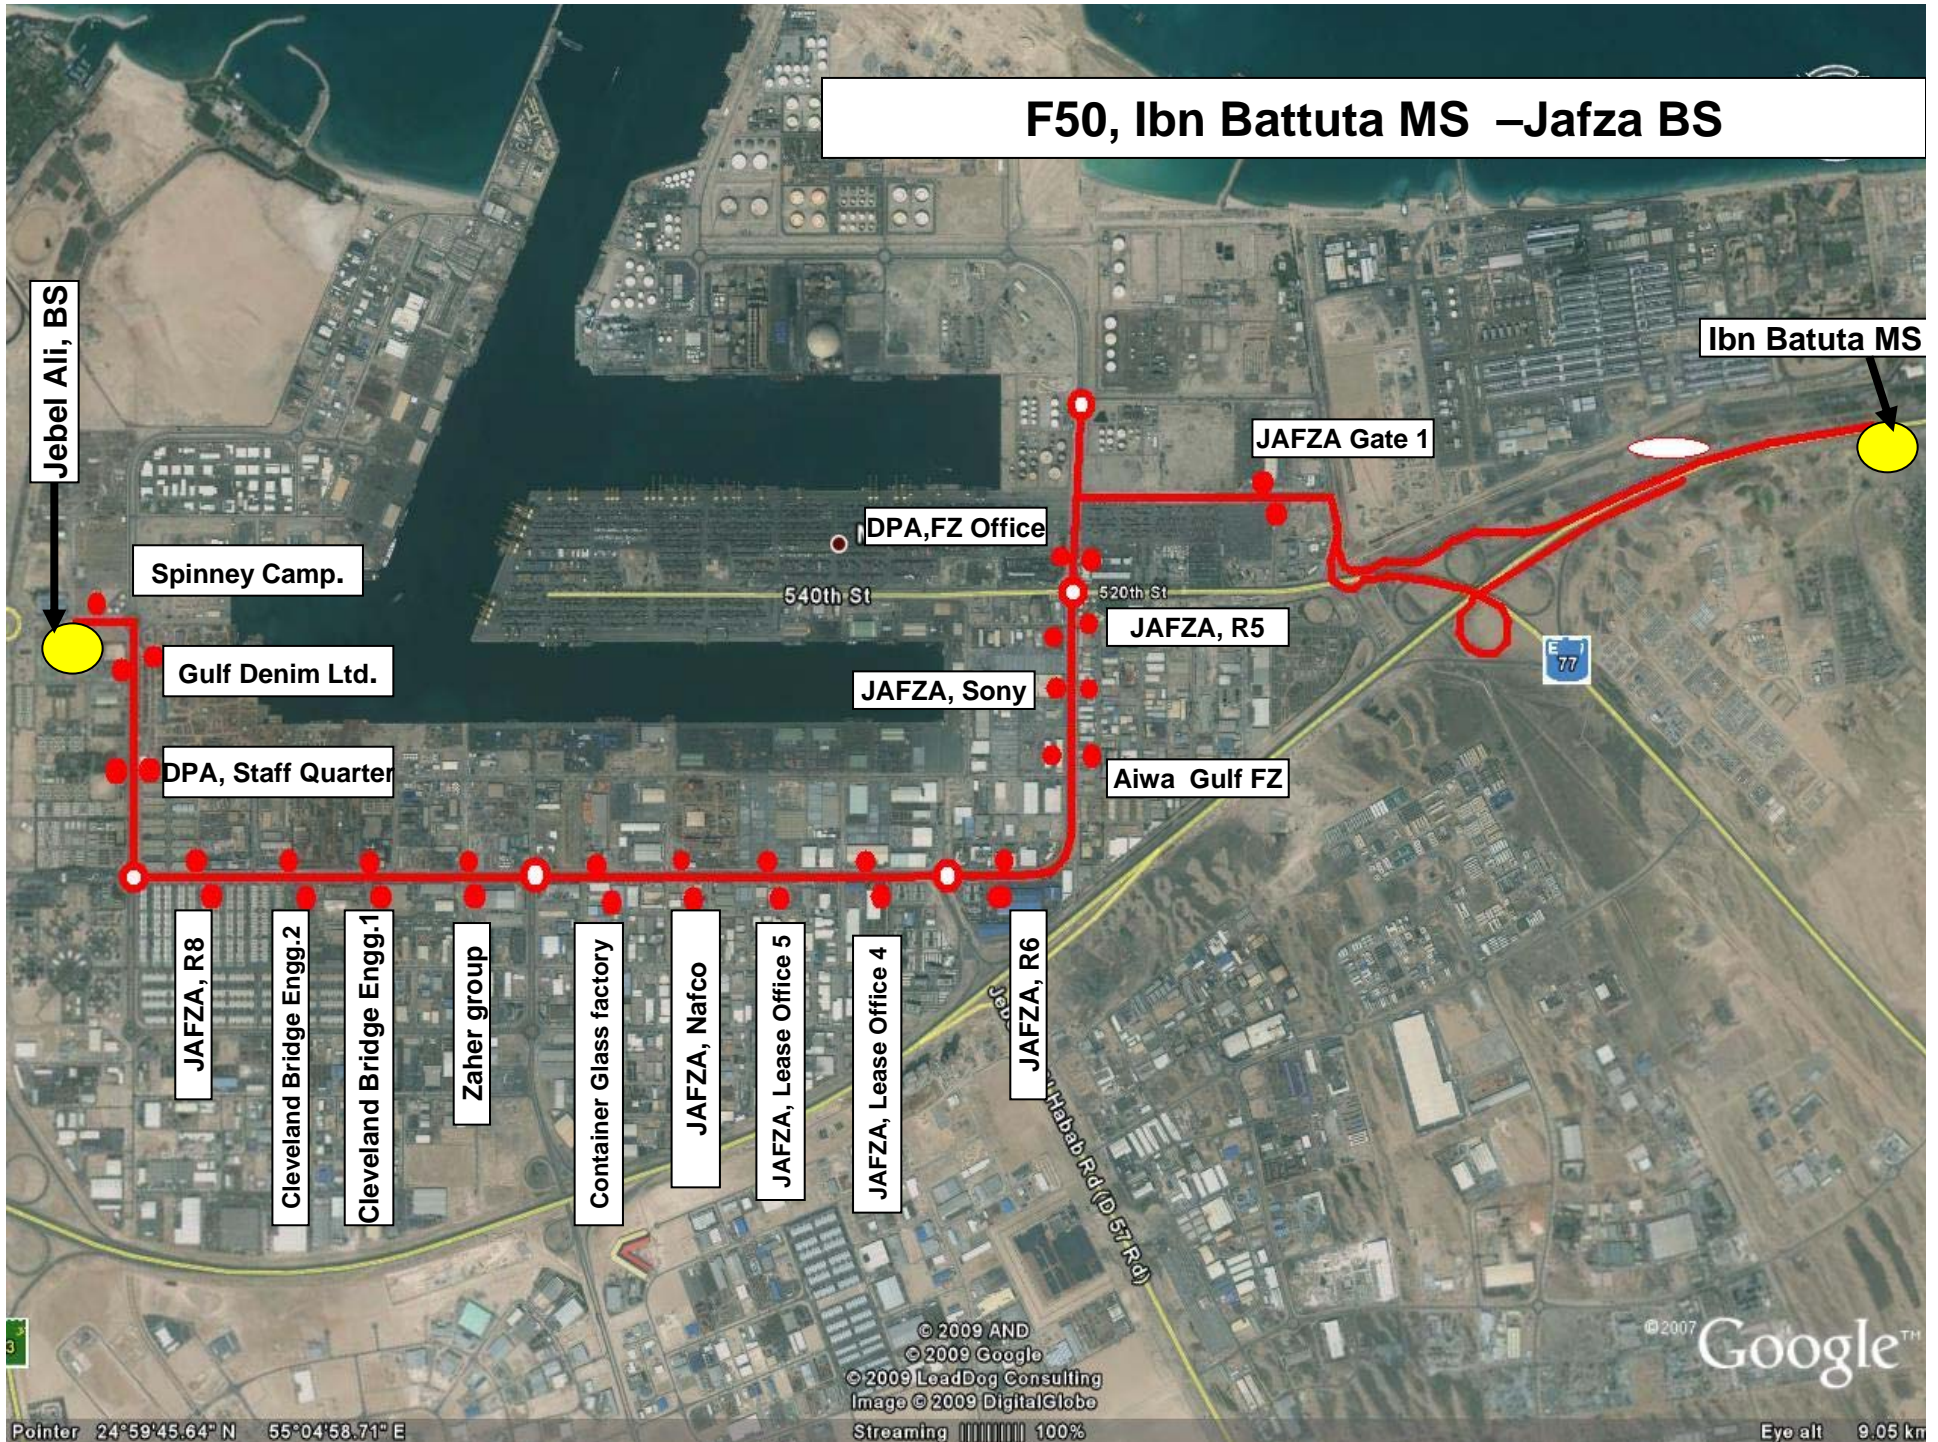

F50, Ibn Battuta MS –Jafza BS

Ibn Battuta MS

JAFZA Gate 1

DPA, FZ Office

Spinney Camp.

540th St

520th St

JAFZA, R5

Gulf Denim Ltd.

JAFZA, Sony

DPA, Staff Quarter

Aiwa Gulf FZ

JAFZA, R8

Cleveland Bridge Engg.2

Cleveland Bridge Engg.1

Zaher group

Container Glass factory

JAFZA, Nafco

JAFZA, Lease Office 5

JAFZA, Lease Office 4

JAFZA, R6

© 2009 AND
© 2009 Google
© 2009 LeadDog Consulting
Image © 2009 DigitalGlobe

© 2007 Google™

Pointer 24°59'45.64" N 55°04'58.71" E

Streaming 100%

Eye alt 9.05 km