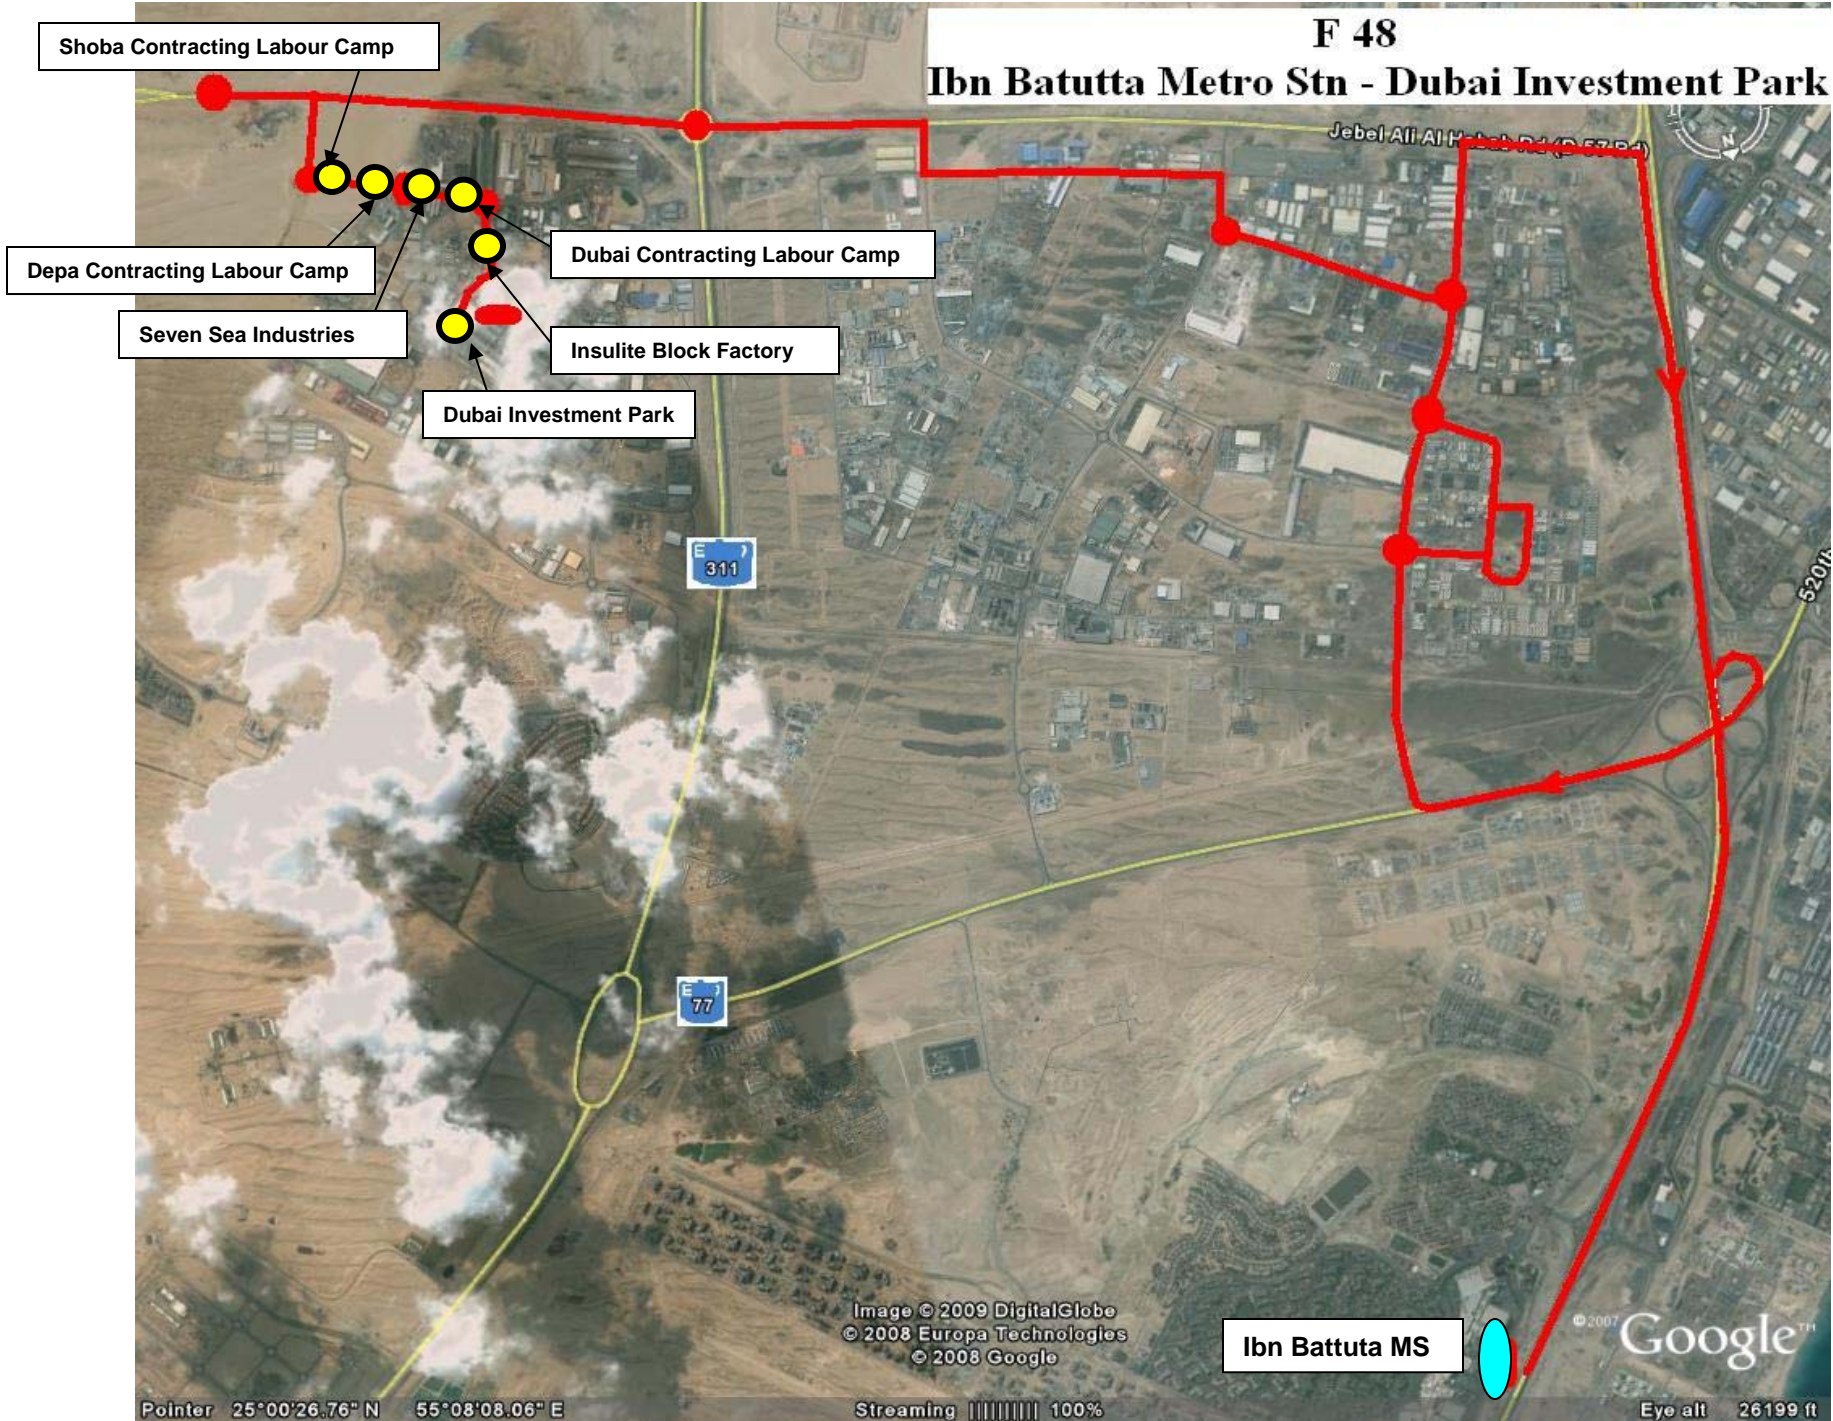

F 48

# Ibn Battuta Metro Stn - Dubai Investment Park

Shoba Contracting Labour Camp

Depa Contracting Labour Camp

Seven Sea Industries

Dubai Contracting Labour Camp

Insulite Block Factory

Dubai Investment Park

E 311

E 77

Ibn Battuta MS

Image © 2009 DigitalGlobe  
© 2008 Europa Technologies  
© 2008 Google

© 2007 Google™

Pointer 25°00'26.76" N 55°08'08.06" E

Streaming ||||| 100%

Eye alt 26199 ft