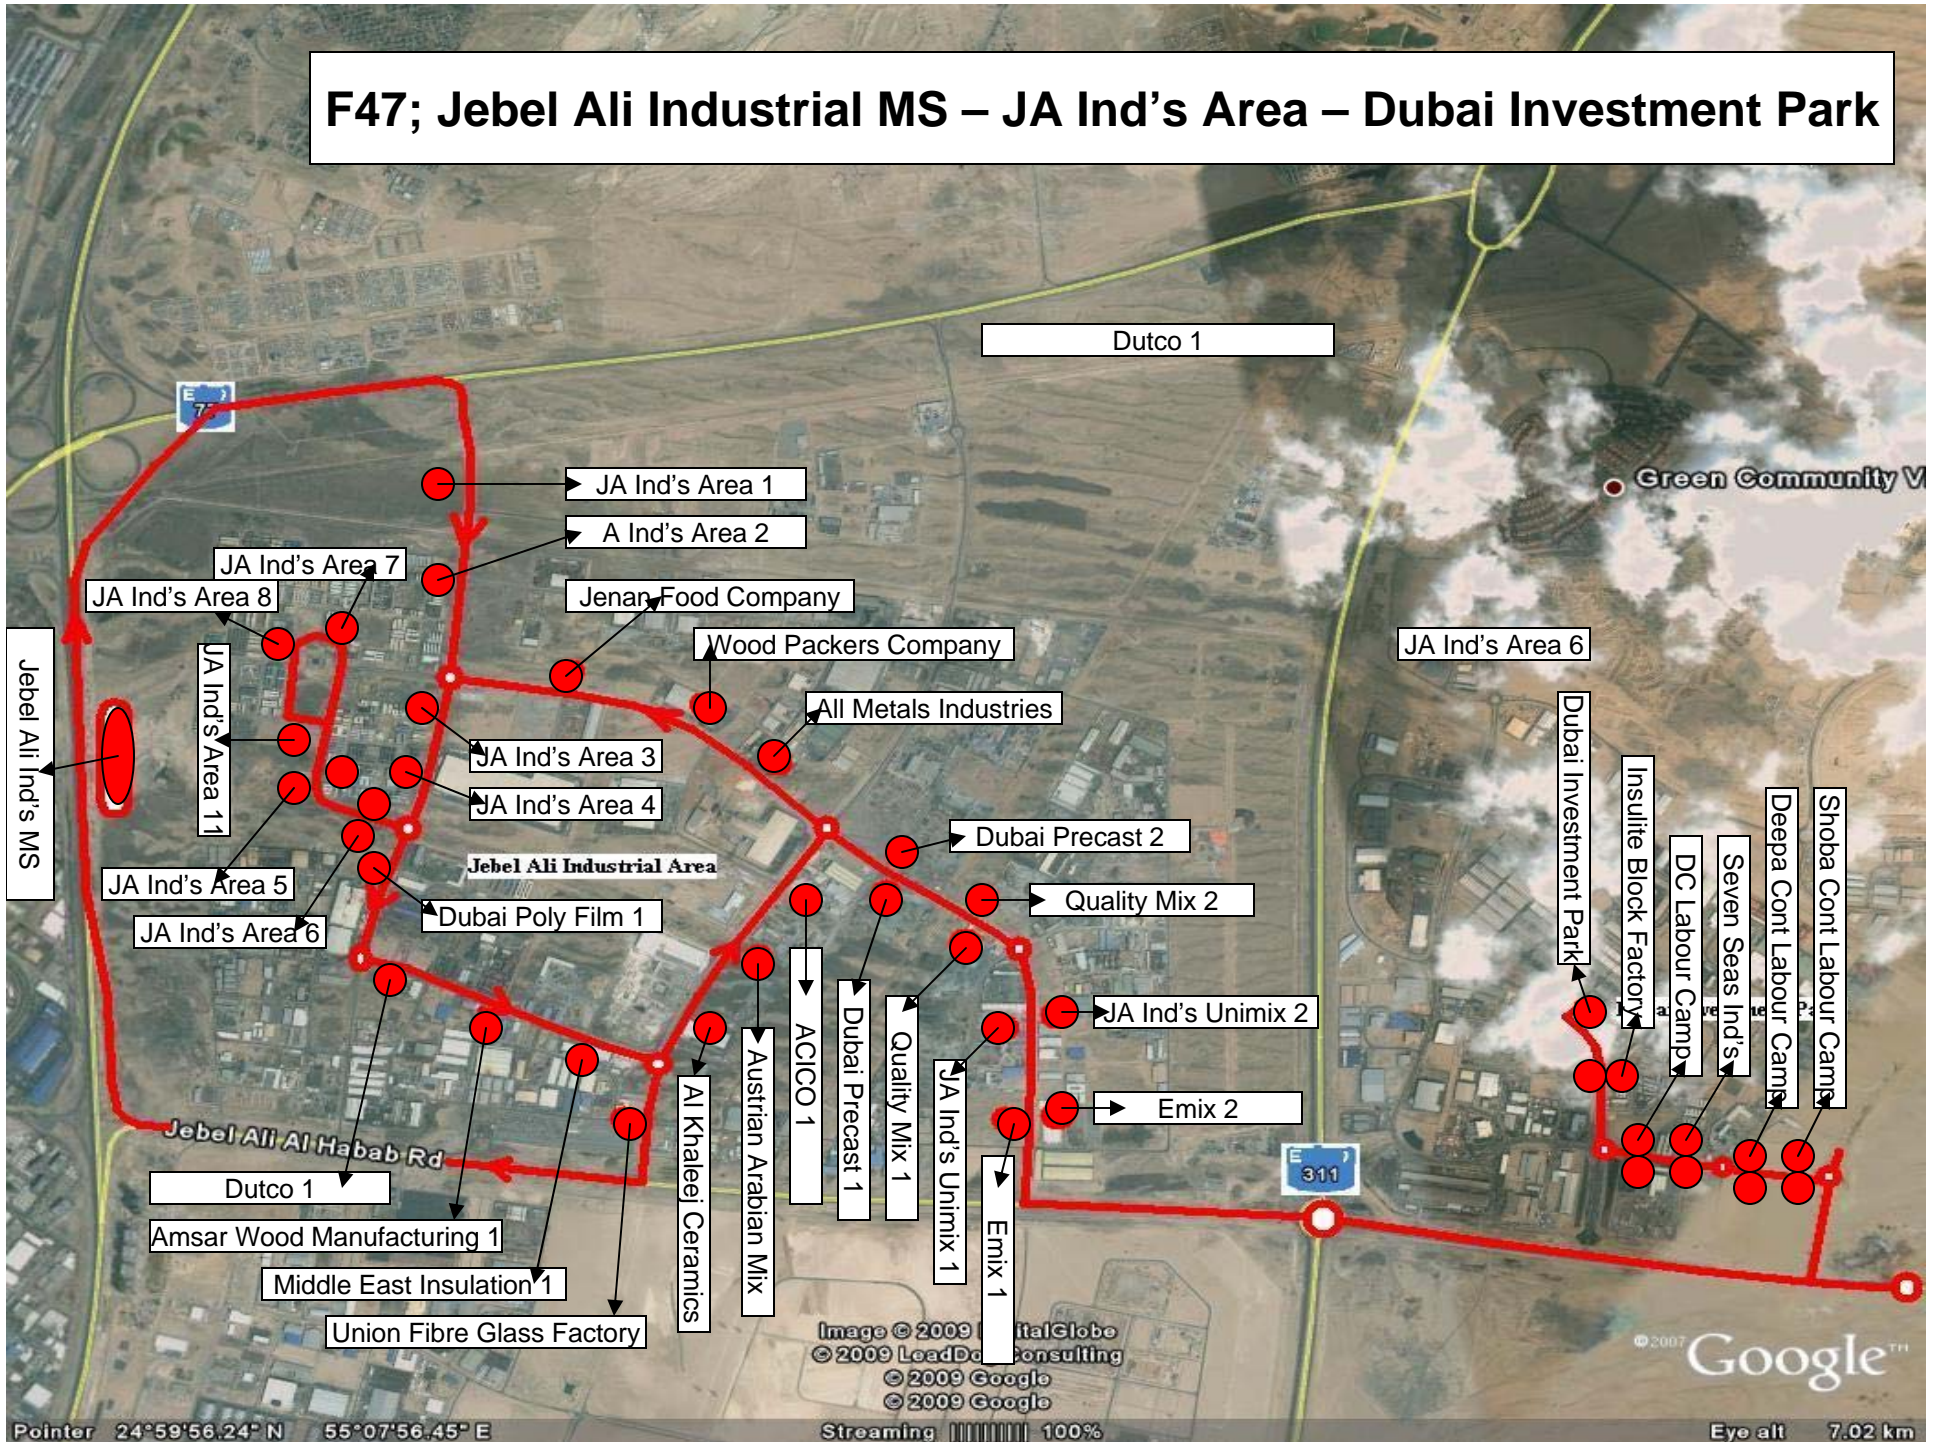

F47; Jebel Ali Industrial MS – JA Ind's Area – Dubai Investment Park

Image © 2009 DigitalGlobe
© 2009 LeadData Consulting
© 2009 Google
© 2009 Google

Streaming 100%

Pointer 24°59'56.24" N 55°07'56.45" E

Google™

Eye alt 7.02 km