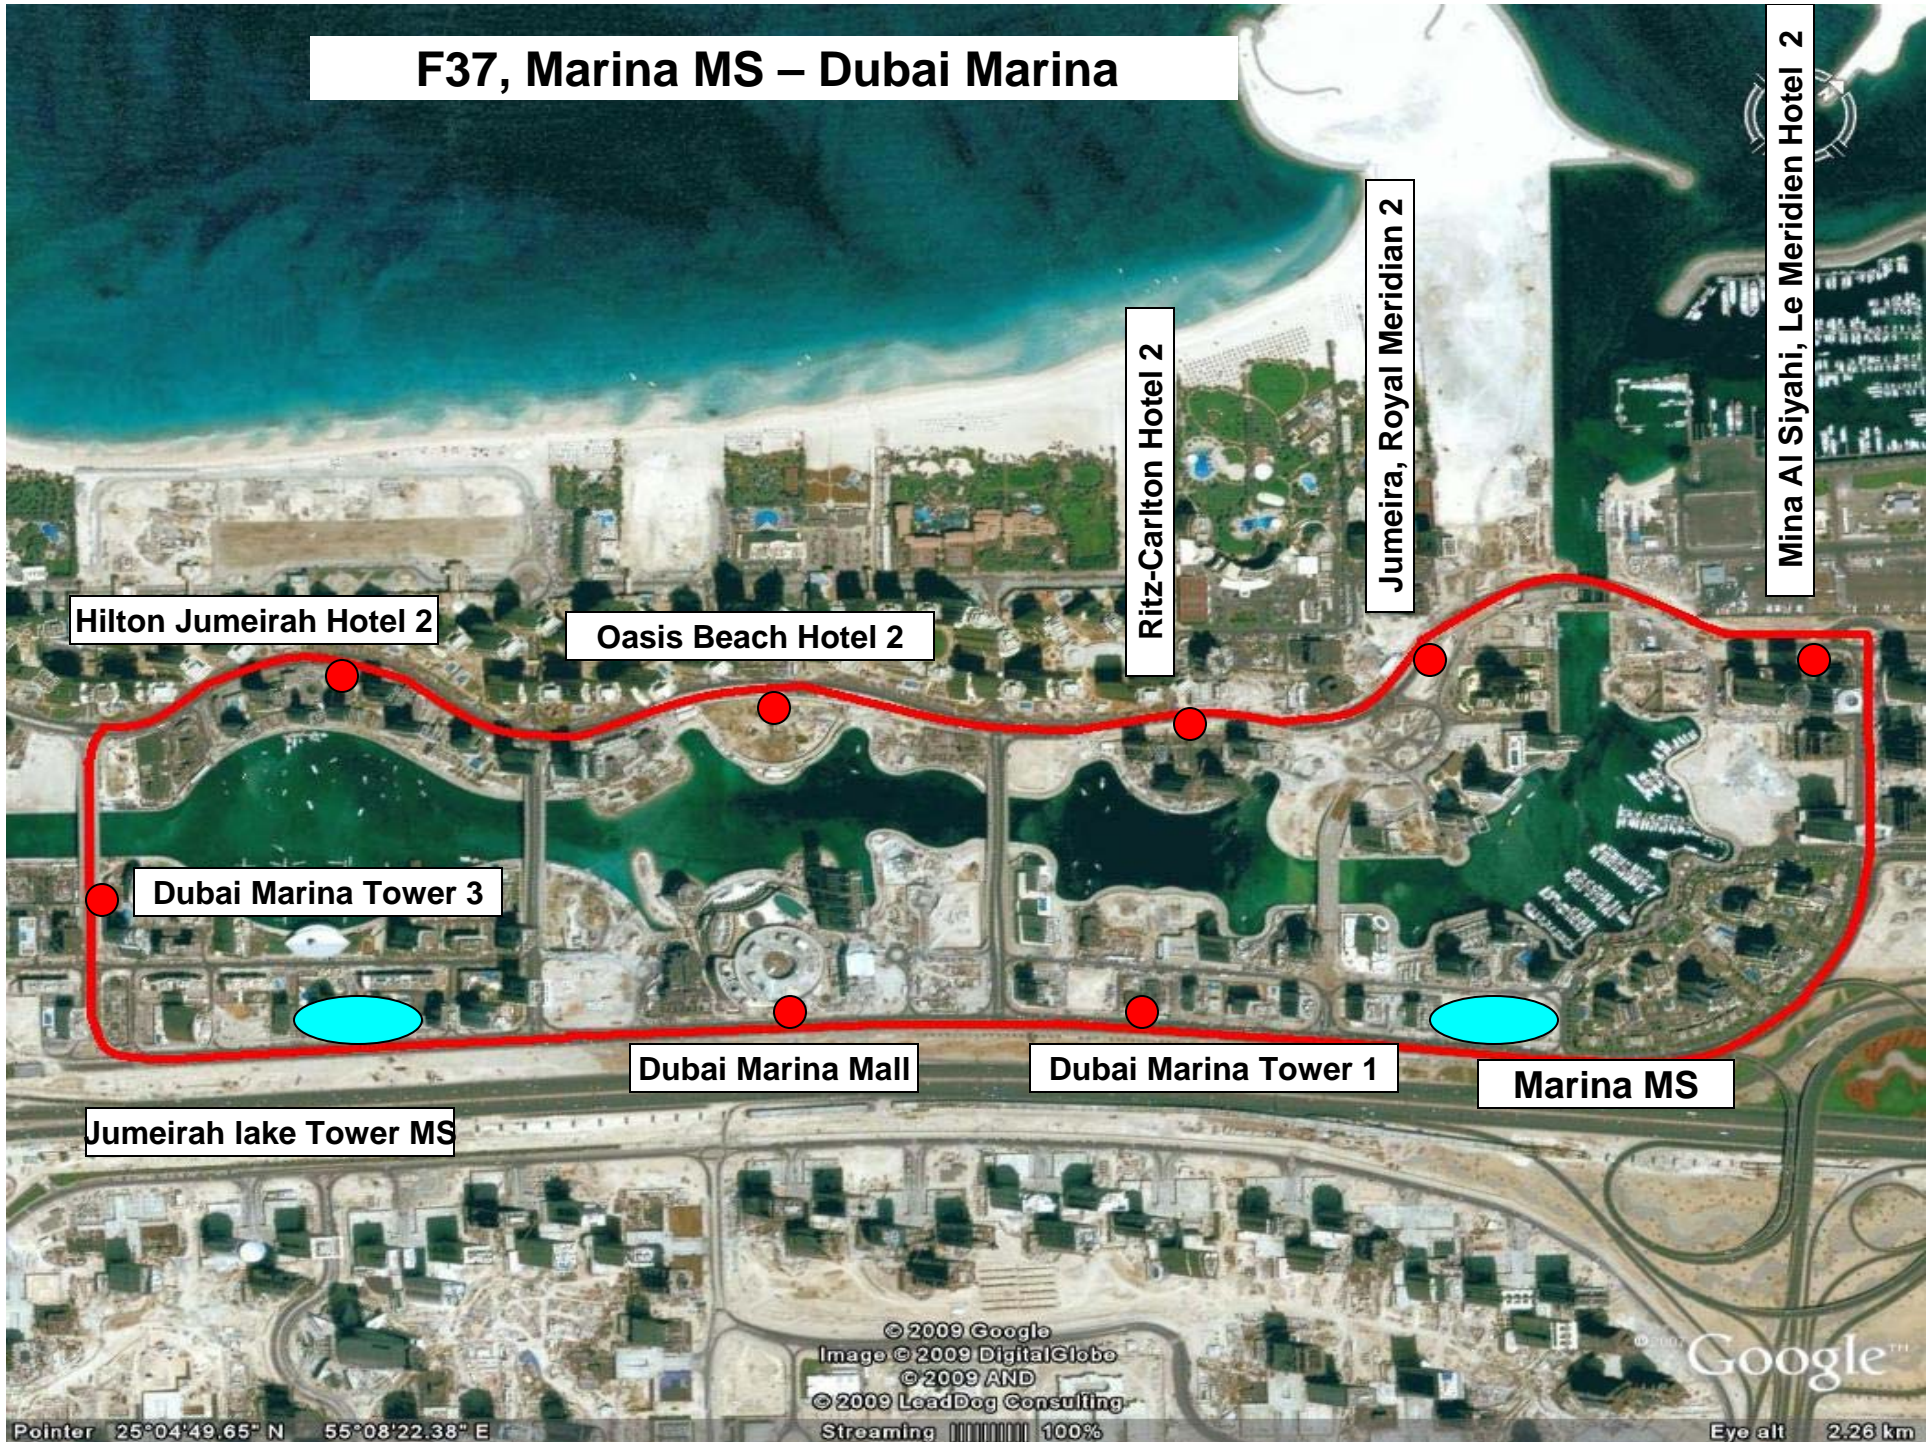

F37, Marina MS – Dubai Marina

© 2009 Google
Image © 2009 DigitalGlobe
© 2009 AND
© 2009 LeadDog Consulting
Streaming [|||||] 100%

Pointer 25°04'49.65" N 55°08'22.38" E

Google™
Eye alt 2.26 km