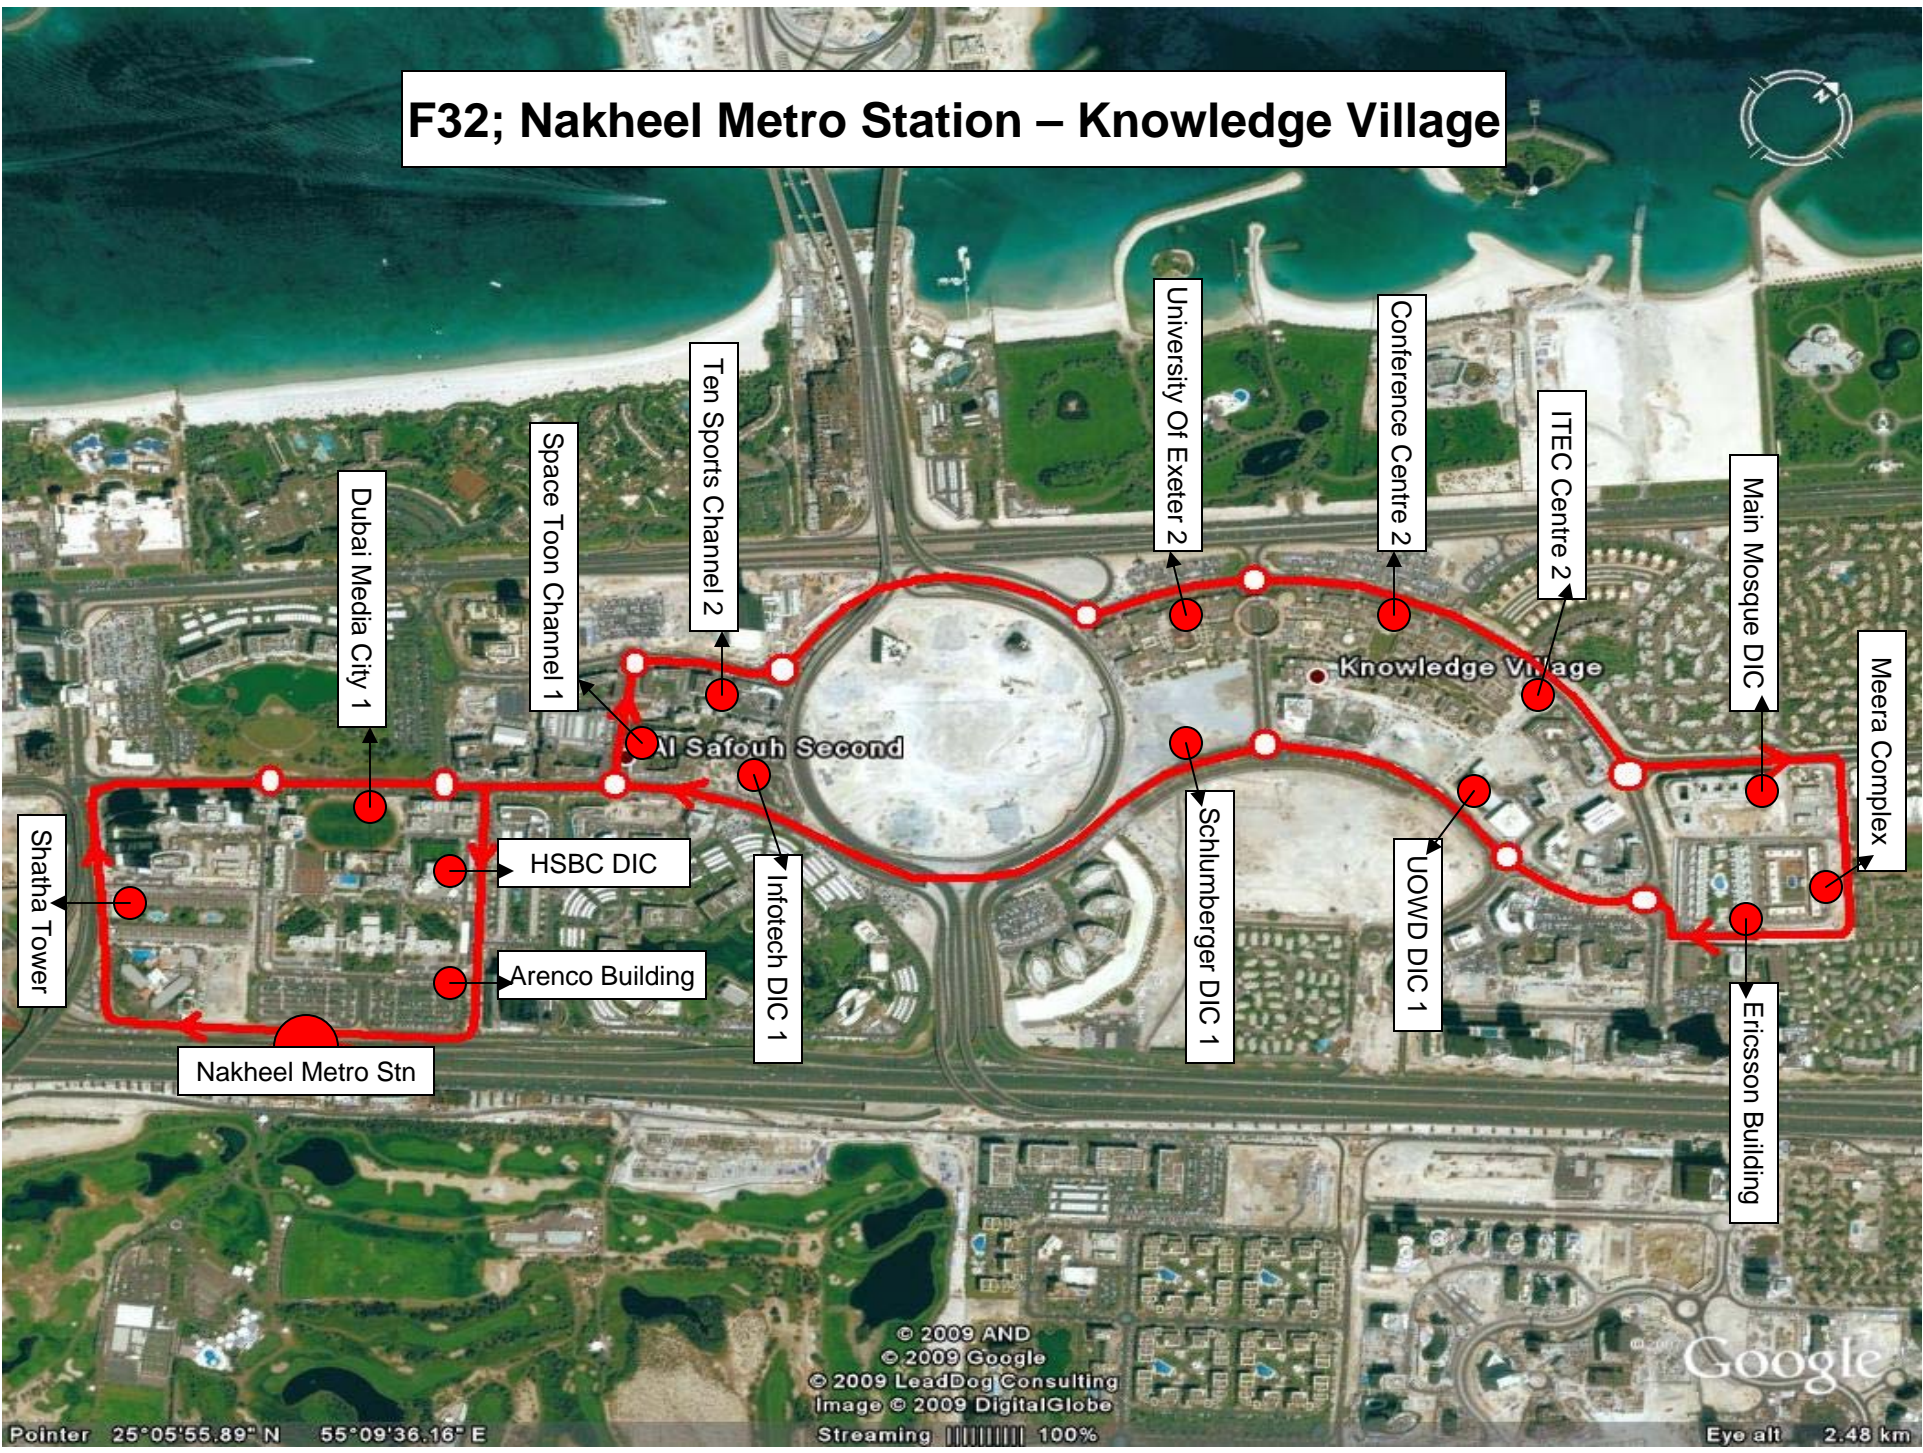

F32; Nakheel Metro Station – Knowledge Village

© 2009 AND
© 2009 Google
© 2009 LeadDog Consulting
Image © 2009 DigitalGlobe
Streaming ||||| 100%

Google

Pointer 25°05'55.89" N 55°09'36.16" E

Eye alt 2.48 km