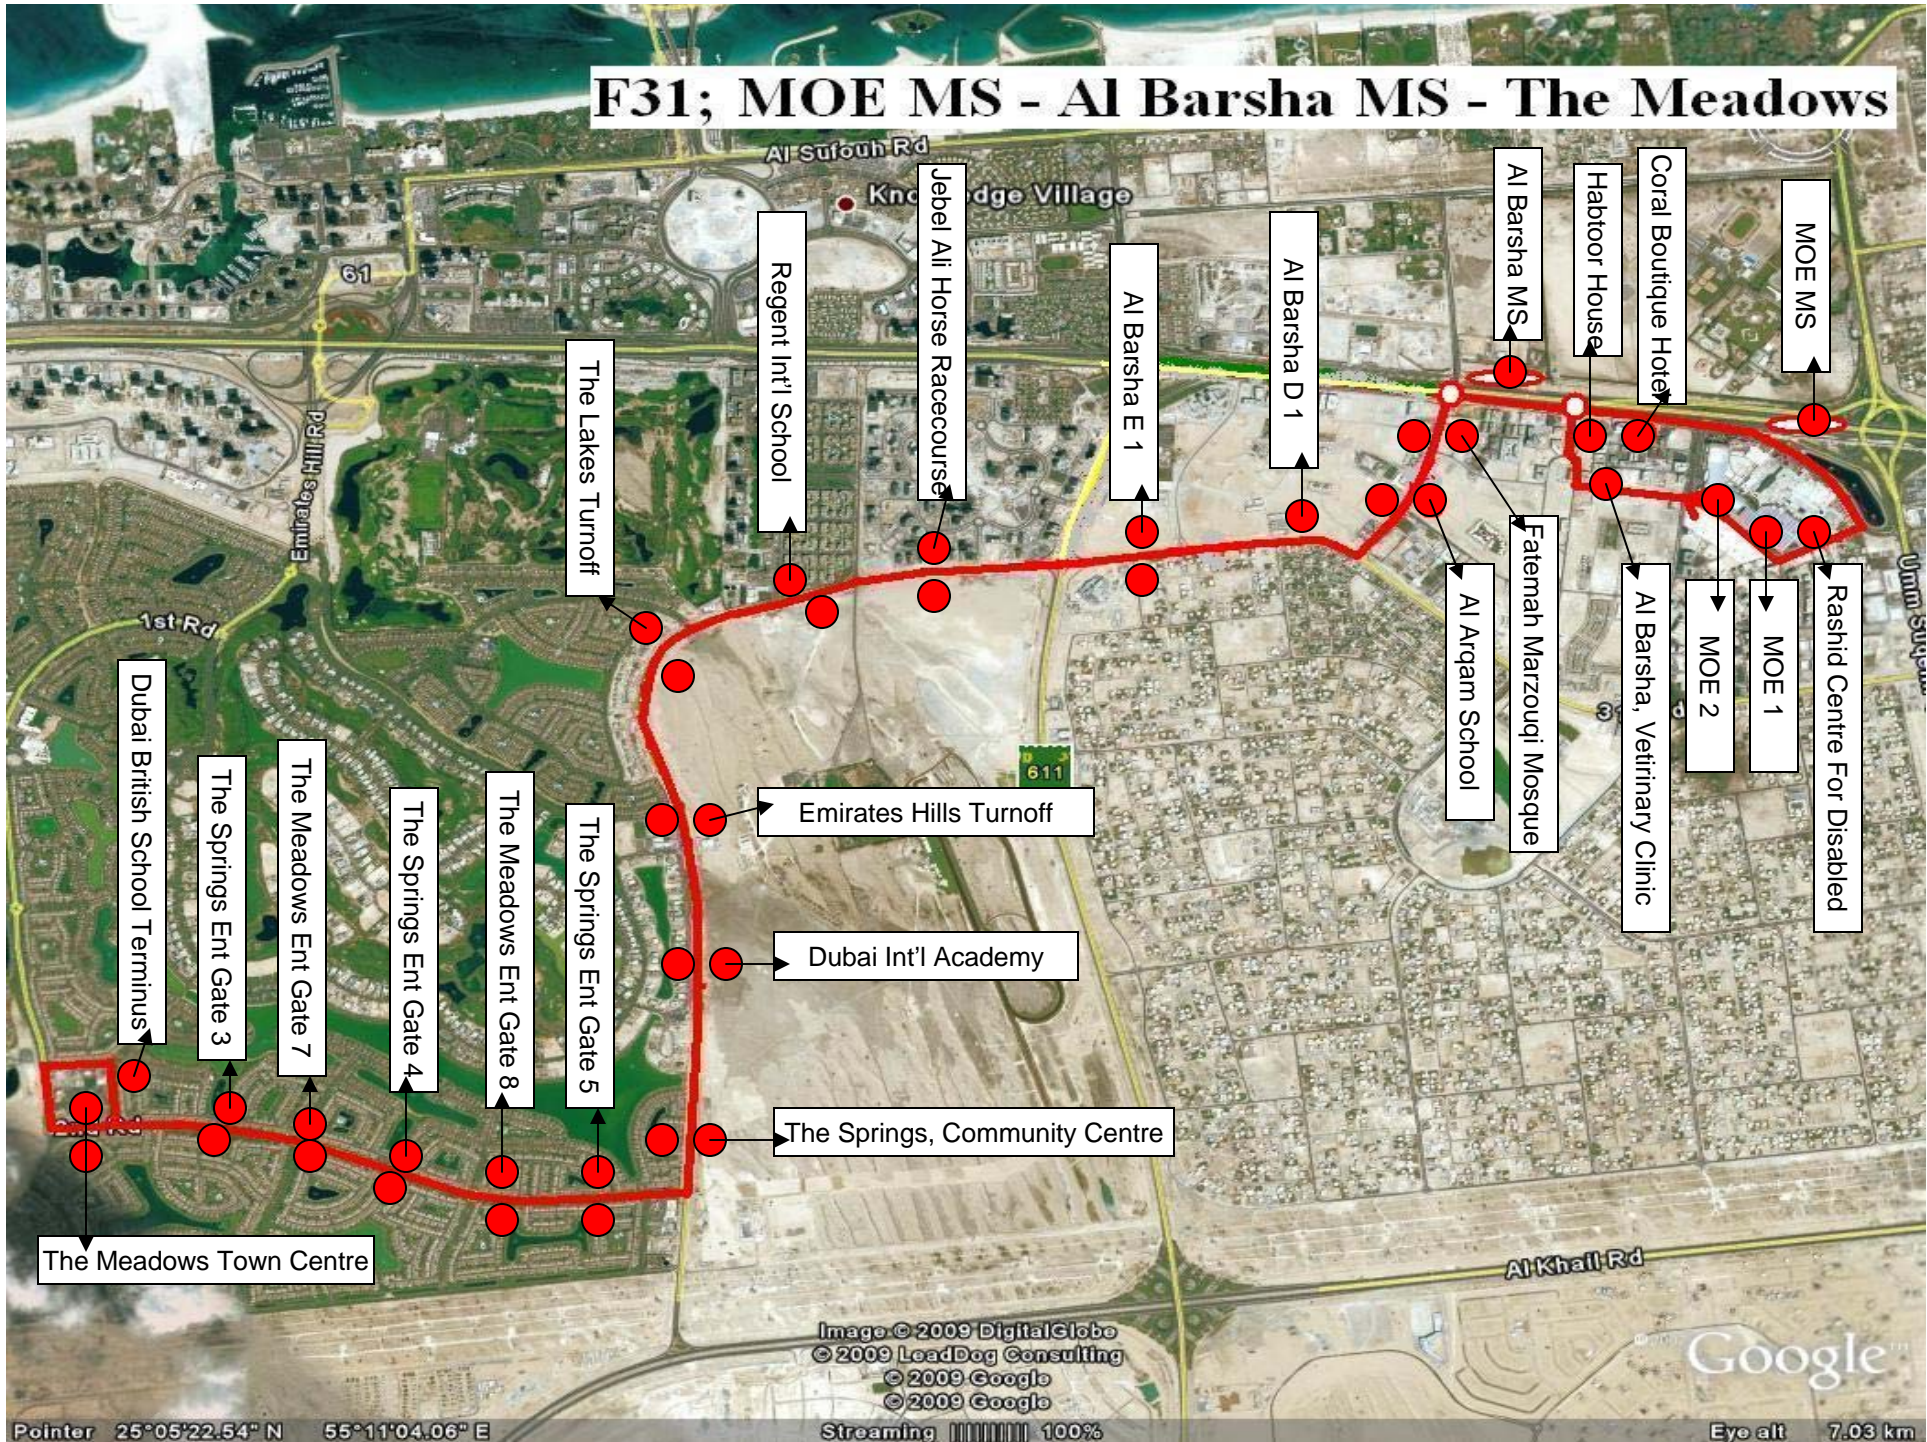

F31; MOE MS - Al Barsha MS - The Meadows

Image © 2009 DigitalGlobe
© 2009 LeadDog Consulting
© 2009 Google
© 2009 Google

Streaming 100%

Pointer 25°05'22.54" N 55°11'04.06" E

Google

Eye alt 7.03 km