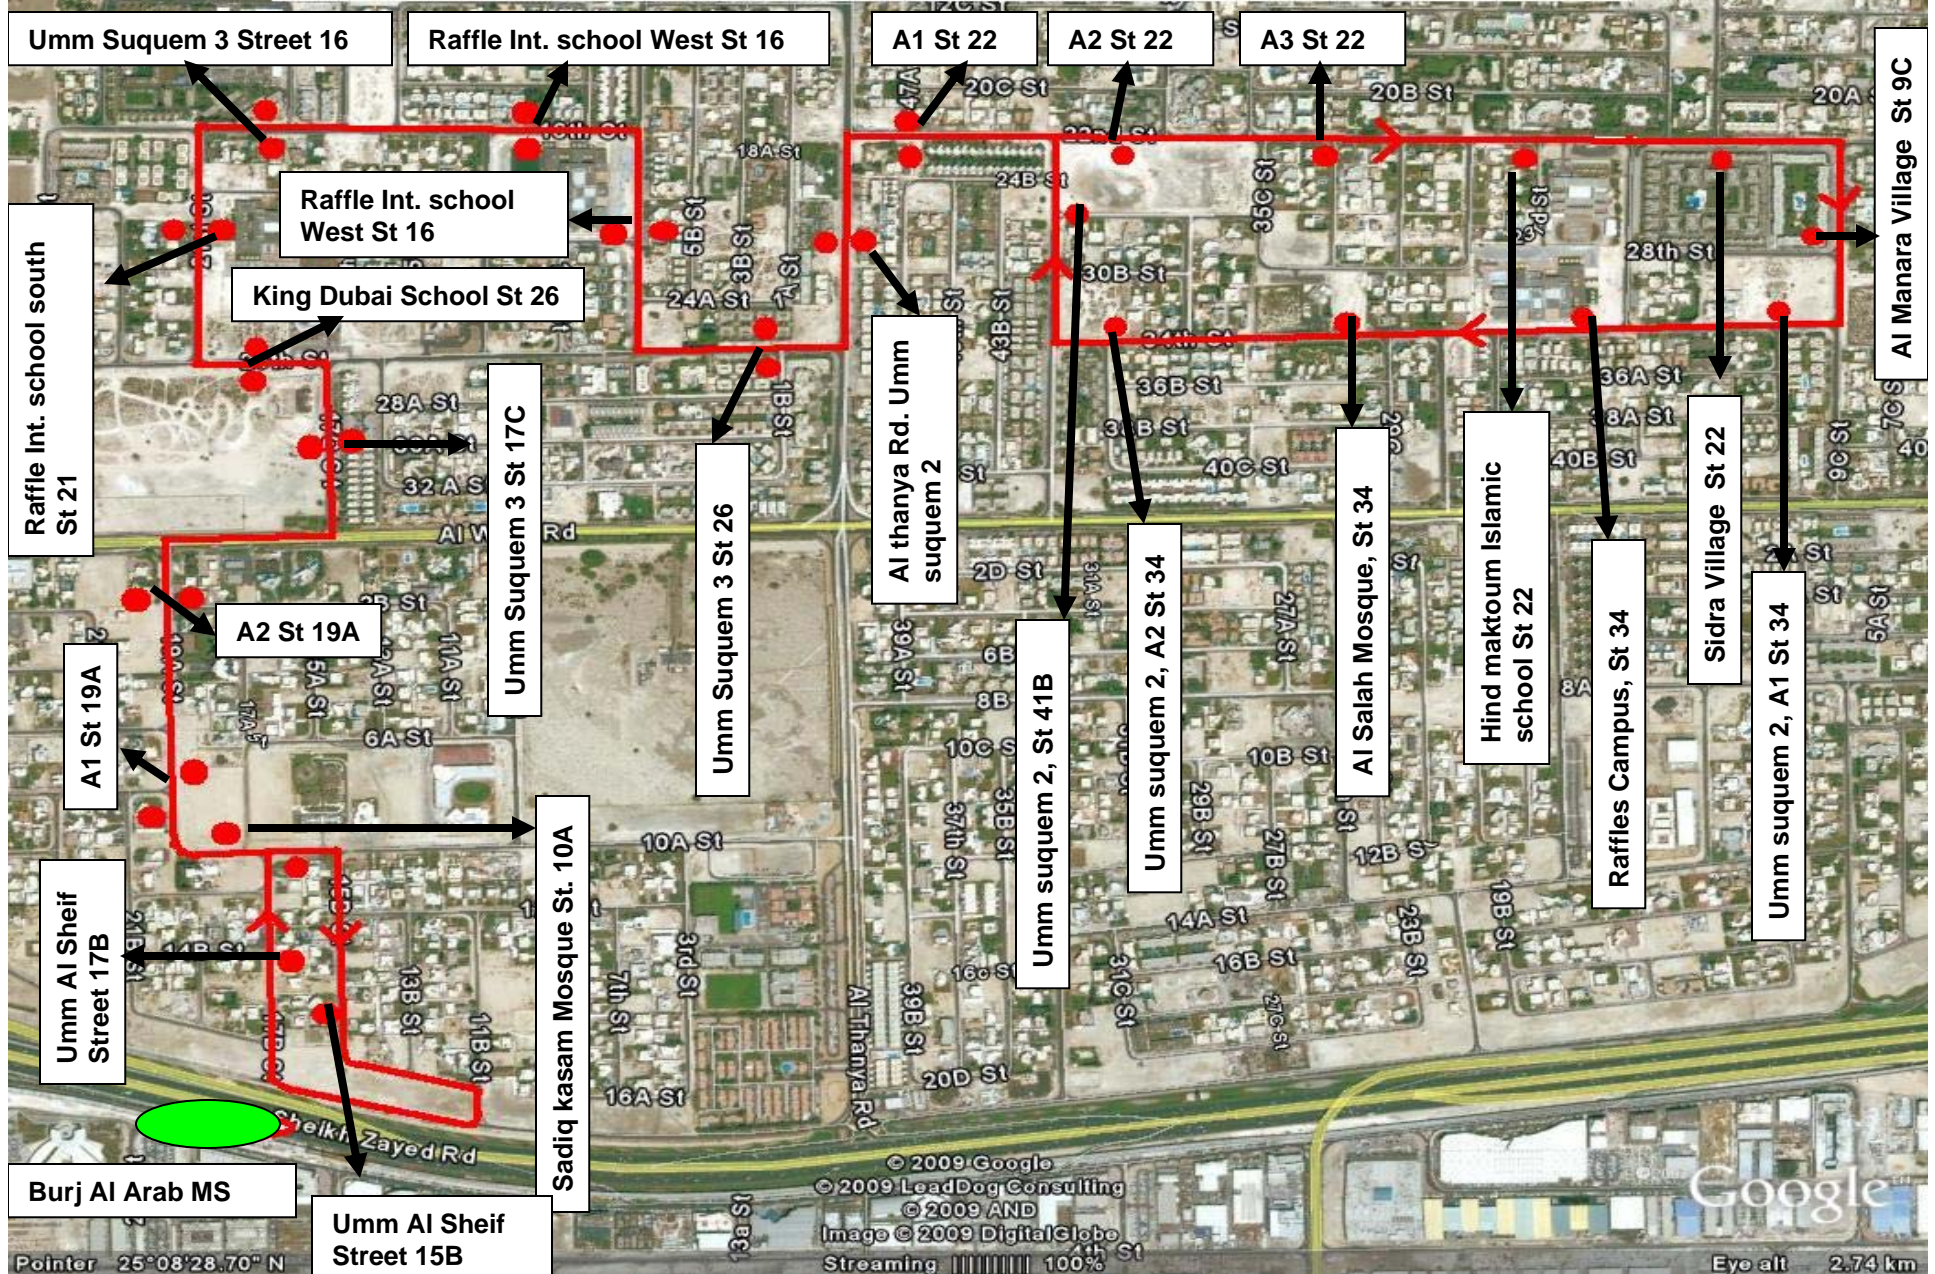

F28 Burj Al Arab MS - Umm Al Suqeim (2&3)

Pointer 25°08'28.70" N

© 2009 Google
 © 2009 LeadDog Consulting
 © 2009 AND
 Image © 2009 DigitalGlobe
 Streaming 100%

Google
 Eye alt 2.74 km