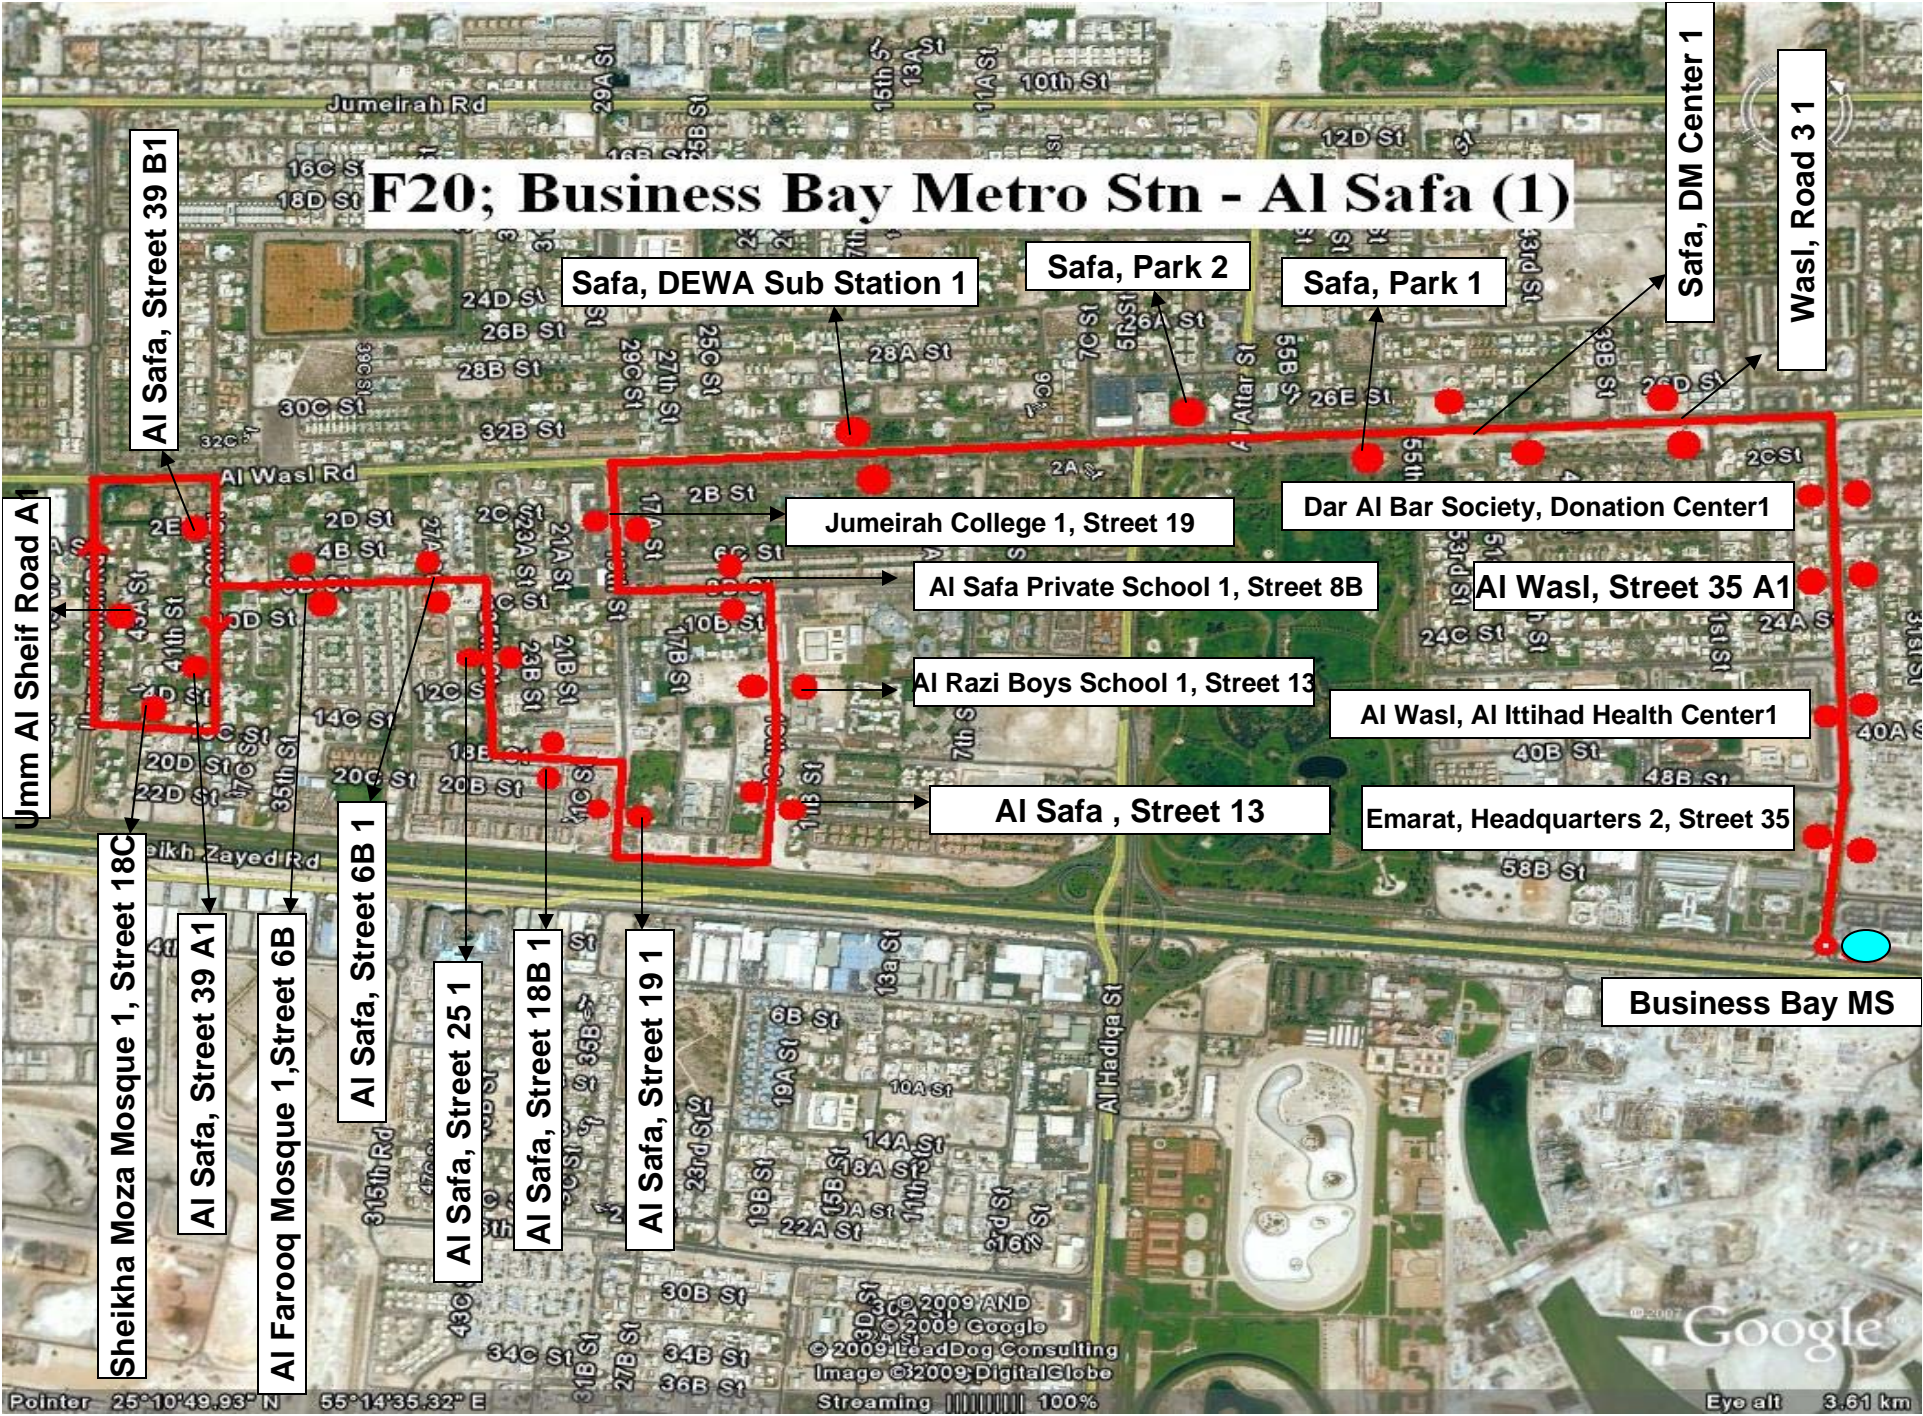

# F20; Business Bay Metro Stn - Al Safa (1)

Al Safa, Street 39 B1

Safa, DEWA Sub Station 1

Safa, Park 2

Safa, Park 1

Safa, DM Center 1

Wasl, Road 3 1

Umm Al Sheif Road A1

Jumeirah College 1, Street 19

Dar Al Bar Society, Donation Center1

Al Safa Private School 1, Street 8B

Al Wasl, Street 35 A1

Al Razi Boys School 1, Street 13

Al Wasl, Al Ittihad Health Center1

Al Safa , Street 13

Emarat, Headquarters 2, Street 35

Sheikha Moza Mosque 1, Street 18C

Al Safa, Street 39 A1

Al Farooq Mosque 1, Street 6B

Al Safa, Street 6B 1

Al Safa, Street 25 1

Al Safa, Street 18B 1

Al Safa, Street 19 1