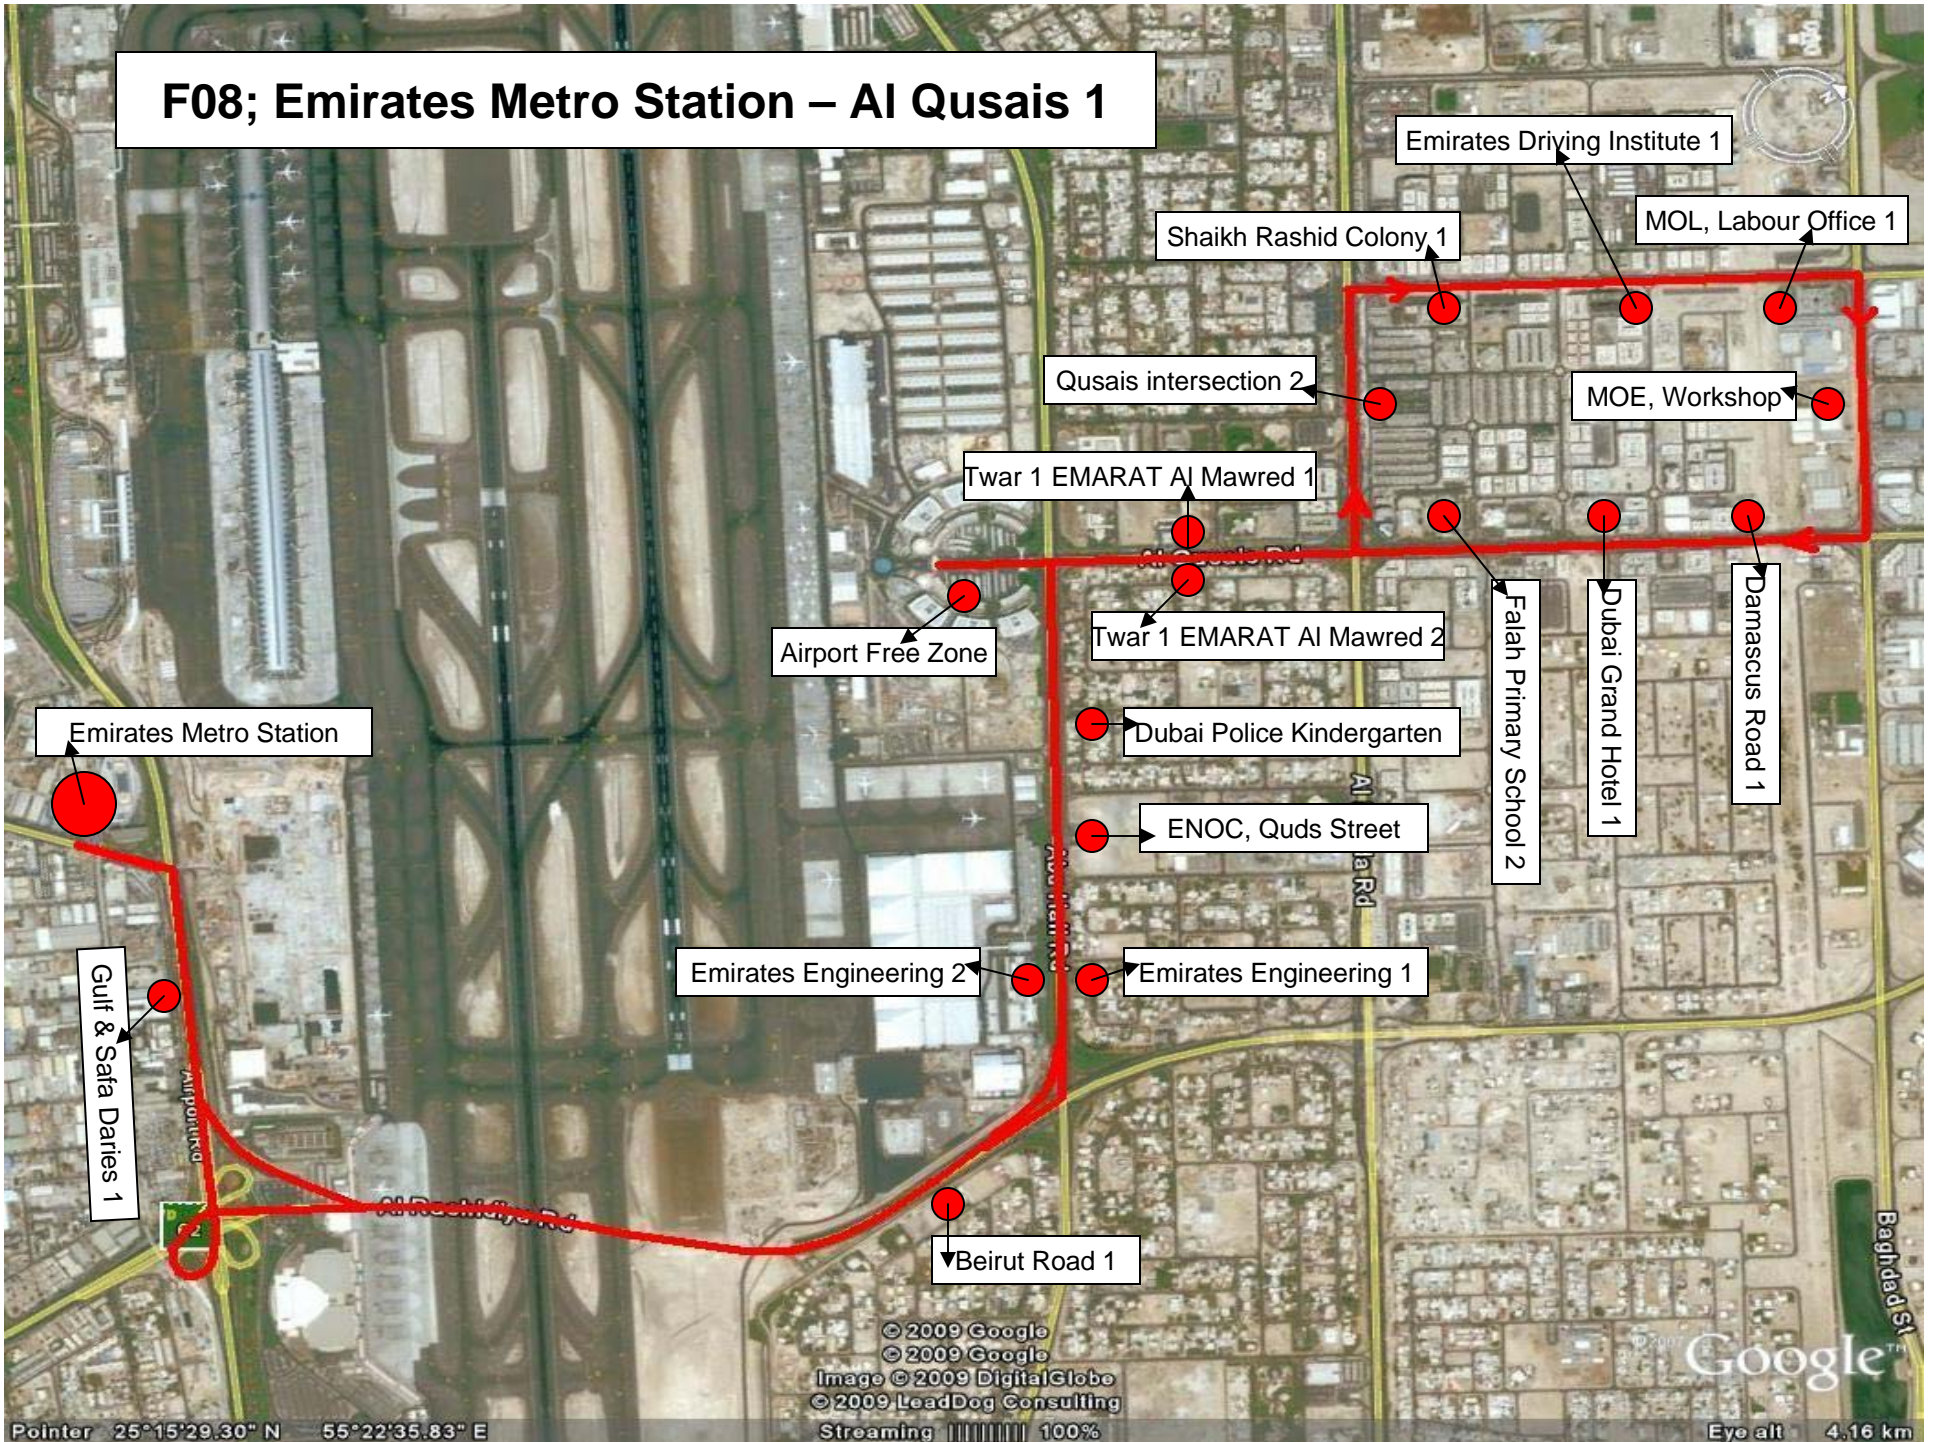

F08; Emirates Metro Station – Al Qusais 1

© 2009 Google
© 2009 Google
Image © 2009 DigitalGlobe
© 2009 LeadDog Consulting
Streaming 100%

Pointer 25°15'29.30" N 55°22'35.83" E

Google
Eye alt 4.16 km