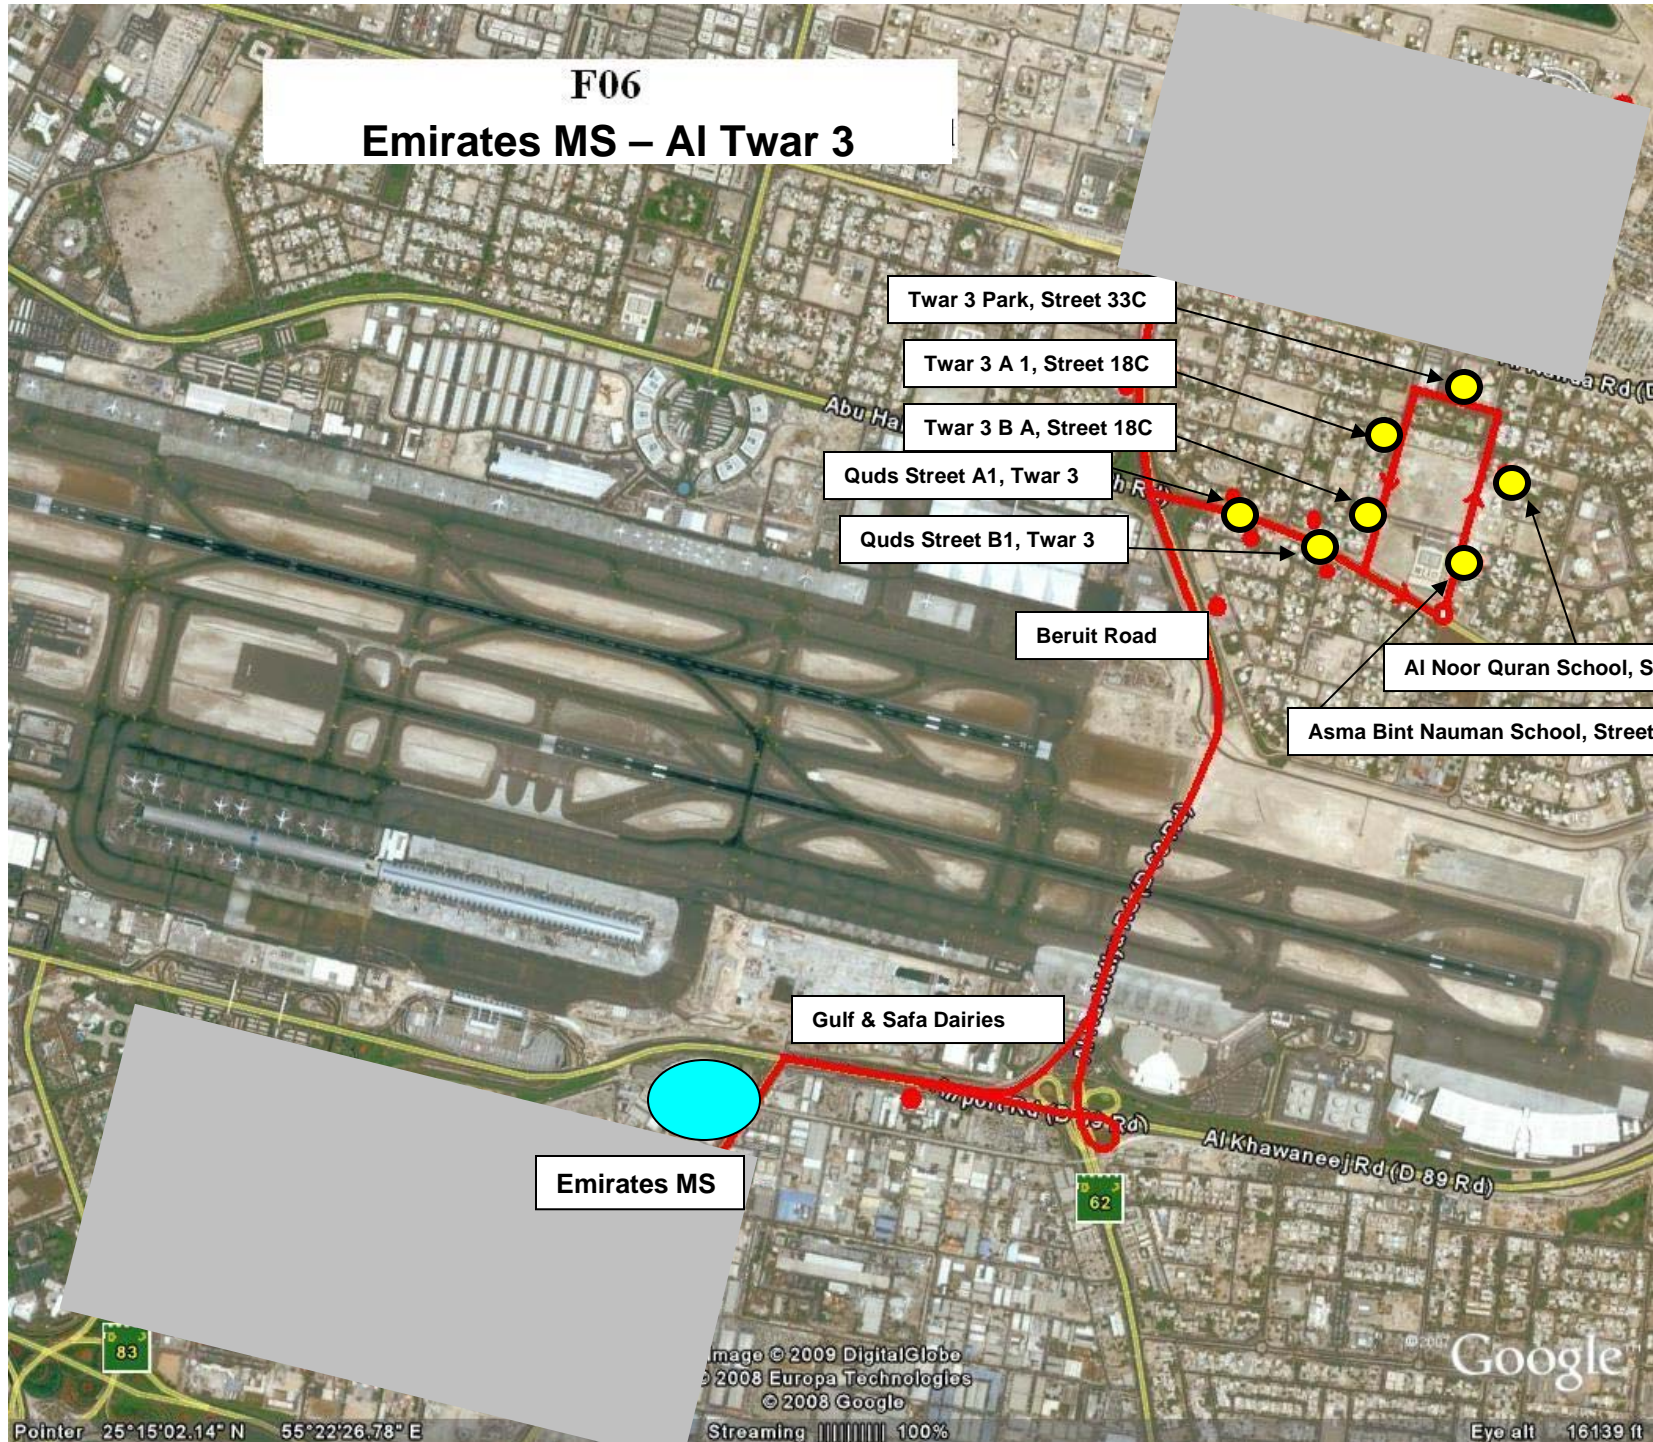

F06
Emirates MS – Al Twar 3

Twar 3 Park, Street 33C

Twar 3 A 1, Street 18C

Twar 3 B A, Street 18C

Quds Street A1, Twar 3

Quds Street B1, Twar 3

Beruit Road

Al Noor Quran School, Street 22

Pointer 25°15'02.14" N 55°22'26.78" E

Streaming 100%

Eye alt 16139 ft