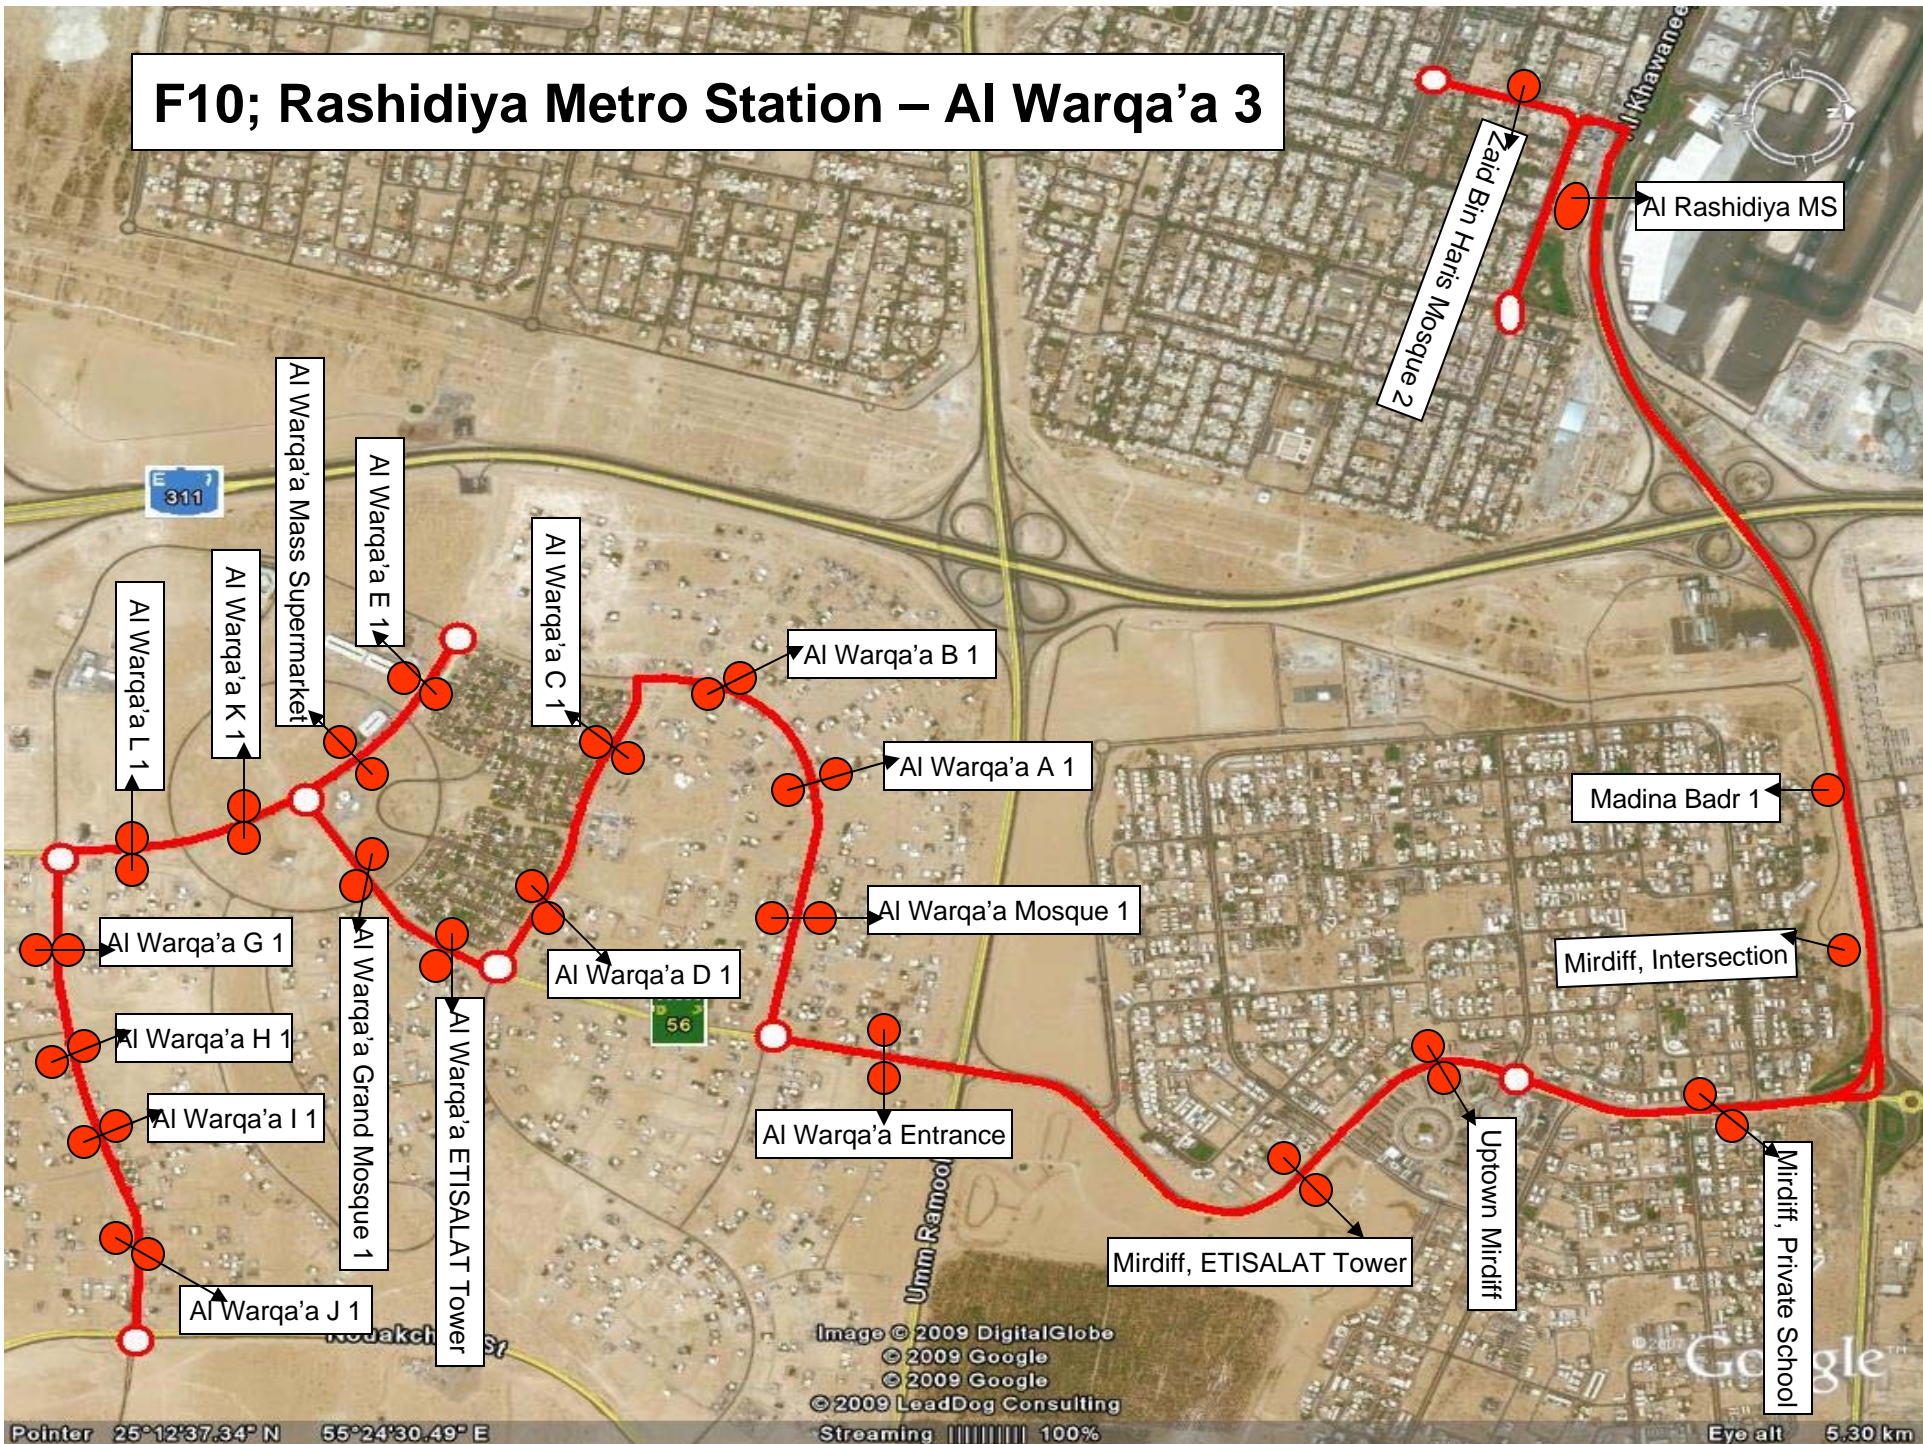

F10; Rashidiya Metro Station – Al Warqa'a 3

Image © 2009 DigitalGlobe
© 2009 Google
© 2009 Google
© 2009 LeadDog Consulting

Pointer 25°12'37.34" N 55°24'30.49" E

Streaming 100%

Eye alt 5.30 km