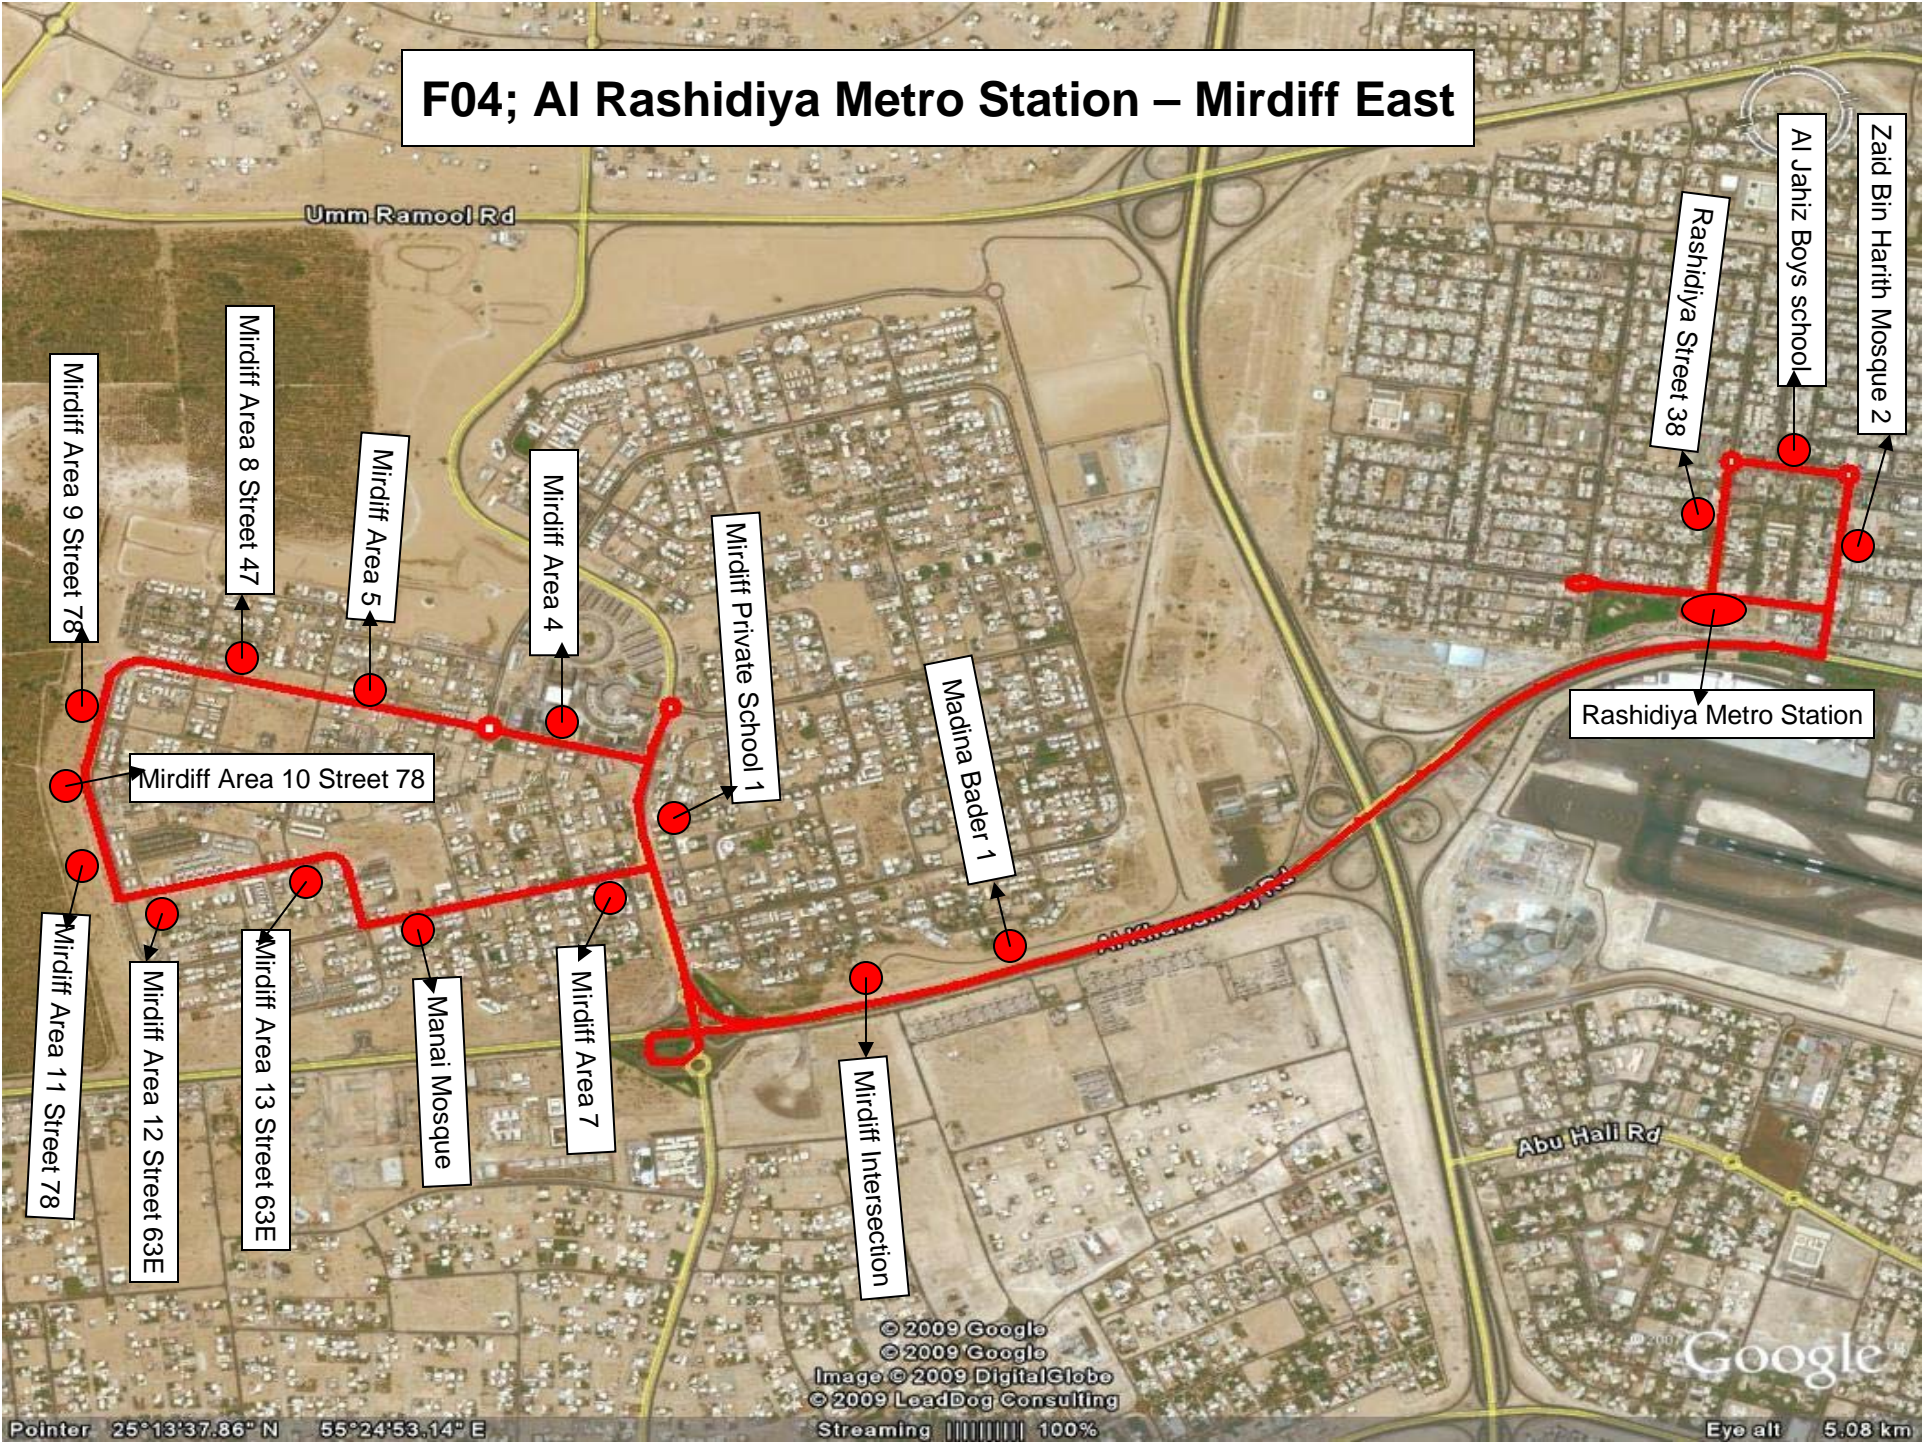

F04; Al Rashidiya Metro Station – Mirdiff East

© 2009 Google
© 2009 Google
Image © 2009 DigitalGlobe
© 2009 LeadDog Consulting

Pointer 25°13'37.86" N 55°24'53.14" E

Streaming 100%

Google

Eye alt 5.08 km